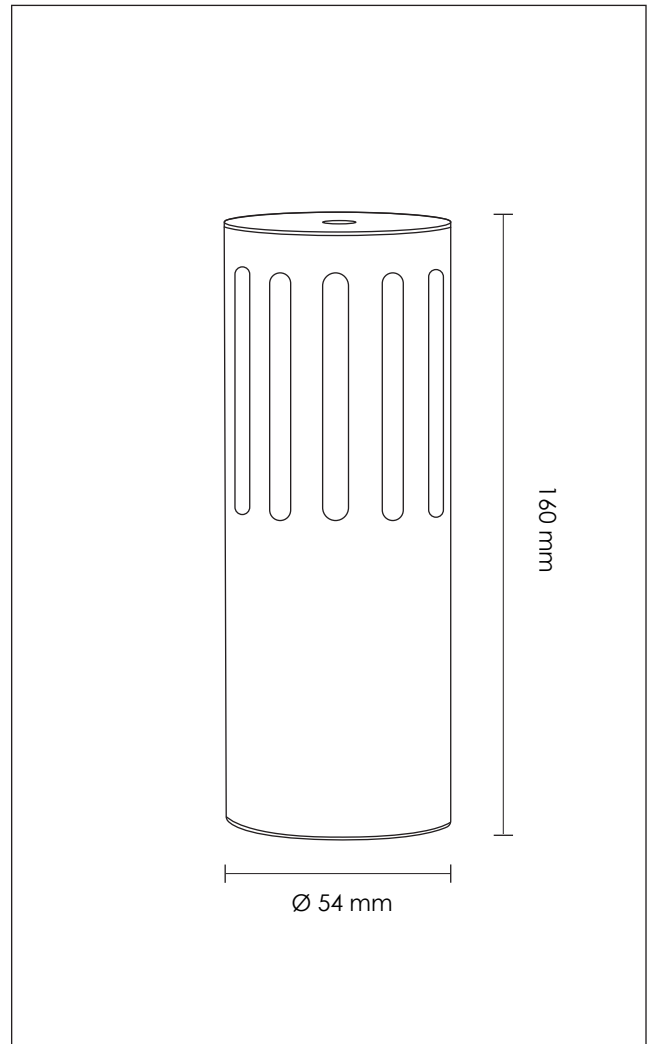

BLOOMSBURY TABLE PORTABLE

DESIGN SPECIFICATIONS

DIMENSIONS (mm)	H 160 x Ø 54
WEIGHT (kg)	1,0
MATERIALS	MADE FROM BRUSHED CLEAR-LACQUERED BRASS, STEEL OR POWDER-COATED STEEL.
CORD (mm)	BATTERY POWERED CHARGEABLE VIA USB-C PORT
ENVIRONMENT	INDOOR
DESIGN BY	NICLAS HOFLIN
DESIGN YEAR	2024

ELECTRICAL SPECIFICATIONS

SWITCH	TOUCH SENSOR ON BASE OF LAMP
BULB HOLDER	E 27
LIGHT SOURCE	1.3W DIMMABLE LED – 3000 K
DIMMABLE	YES
MAX (W)	1,3 W LED
VOLTAGE	230 / 240
CLASS	3
IP	20

COLORS

	BLACK	ART.NO. 812101005
	BRASS	ART.NO. 812101001
	STEEL	ART.NO. 812101500
	BLUE	ART.NO. 812101025
	WHITE	ART.NO. 812101400
	GUNMETAL	ART.NO. 812101220