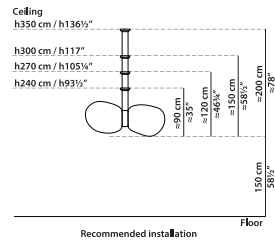

Hanging lamp.

NEW

L	P	H	
148	68	65	cm
W	D	H	
57.75	26.5	25.25	inch

LED bulb E26/E27 2700K - 14W - 110/220 V.

Dimming: standard PHASE CUT already compatible.