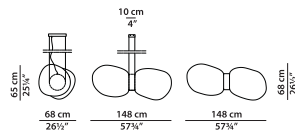

Hanging lamp.

NEW

L	P	H	
148	68	65	cm
W	D	H	
57.75	26.5	25.25	inch

LED bulb E26/E27 2700K - 14W - 110/220 V.

Dimming: standard PHASE CUT already compatible.