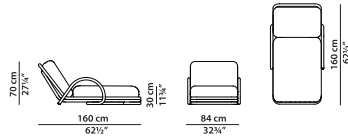

Lounger.

NEW

L	P	H	
84	160	70	cm
W	D	H	
32.75	62.5	27.25	inch

Delivery starting from mid-April 2026.

Pouf.

NEW

L	P	H	
64	70	35	cm
W	D	H	
25	27.25	13.75	inch

Delivery starting from mid-April 2026.

Armchair.

NEW

L	P	H	
74	96	76	cm
W	D	H	
28.75	37.5	29.75	inch

Delivery starting from mid-April 2026.