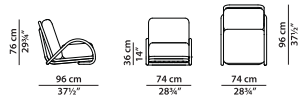

Lounger.

NEW

L	P	H	
84	160	70	cm
W	D	H	
32.75	62.5	27.25	inch

Delivery starting from mid-April 2026.

Pouf.

NEW

L	P	H	
64	70	35	cm
W	D	H	
25	27.25	13.75	inch

Delivery starting from mid-April 2026.

Armchair.

NEW

L	P	H	
74	96	76	cm
W	D	H	
28.75	37.5	29.75	inch

Delivery starting from mid-April 2026.