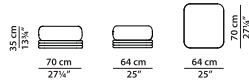

Lounger.

NEW

L	P	H	
84	160	70	cm
W	D	H	
32.75	62.5	27.25	inch

Delivery starting from mid-April 2026.

Pouf.

NEW

L	P	H	
64	70	35	cm
W	D	H	
25	27.25	13.75	inch

Delivery starting from mid-April 2026.

Armchair.

NEW

L	P	H	
74	96	76	cm
W	D	H	
28.75	37.5	29.75	inch

Delivery starting from mid-April 2026.