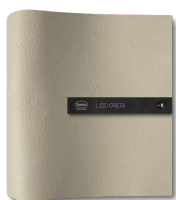

Structure: frame in rattan by Manao in Brunette colour.

Padding / Filling: padding in polyurethane foam with varying densities, microfiber padding with independent channel filling of different capacities, with acrylic fibre coating and outdoor water-repellent lining.

Decoration: decorative piping in the same shade of leather.

Covering / Coating: removable upholstery.

Delivery starting from mid-April 2026.

AVAILABLE FINISHES

PIPING

Lido Creta

STRUCTURE