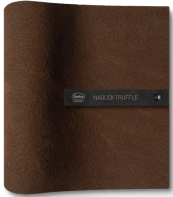

Extra Black

Nabuck Charcoal

Texture Day Wave

Texture Day Chevron

Texture Day Thick Line

## UPHOLSTERY

Kashmir Chantilly

Cream Mouton

Polish Sandy

Nabuck Sable

Kashmir Miel

Kashmir Corde

Bo.Hemian Kaki

Nabuck Lava

Extra Taupe

Kashmir Souris

Kashmir Boue

Bo.Hemian Choco

Cloister Mud

Polish Chocolate

Reverse Brownie

Nabuck Truffle

Polish Espresso

Kashmir Brulé

Extra Brown

Kashmir Cognac

Nabuck Camel

Bo.Hemian Savana

Kashmir Biscuit