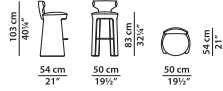

Texture Day Chevron

Texture Day Thick Line

Chair.

**NEW**

L	P	H	
60	59	77	cm
W	D	H	
23.5	23	30	inch

Stool.

**NEW**

L	P	H	
50	54	103	cm
W	D	H	
19.5	21	40.25	inch

Stool.

**NEW**

L	P	H	
50	54	88	cm
W	D	H	
19.5	21	34.25	inch