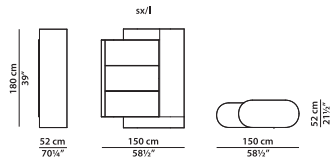

Texture Day Chevron

Texture Day Thick Line

R cabinet.

L	P	H	
150	52	100	cm
W	D	H	
58.5	20.25	39	inch

L cabinet.

L	P	H	
150	52	100	cm
W	D	H	
58.5	20.25	39	inch

R cabinet.

L	P	H	
150	52	180	cm
W	D	H	
58.5	20.25	70.25	inch

L cabinet.

L	P	H	
150	52	180	cm
W	D	H	
58.5	20.25	70.25	inch

R hanging cabinet.

L	P	H	
180	42	49	cm
W	D	H	
70.25	16.5	19	inch

Assembly required.

L hanging cabinet.

L	P	H	
180	42	49	cm
W	D	H	
70.25	16.5	19	inch

Left desk.

NEW

L	P	H	
200	70	74	cm
W	D	H	
78	27.25	28.75	inch

Drawer interior with an included rectangular leather desk pad.

Desk pad leather in the same shade as the structure's leather.