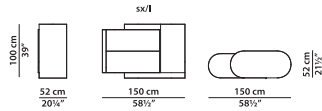

Texture Day Chevron

Texture Day Thick Line

R cabinet.

L	P	H	
150	52	100	cm
W	D	H	
58.5	20.25	39	inch

L cabinet.

L	P	H	
150	52	100	cm
W	D	H	
58.5	20.25	39	inch

R cabinet.

L	P	H	
150	52	180	cm
W	D	H	
58.5	20.25	70.25	inch

L cabinet.

L	P	H	
150	52	180	cm
W	D	H	
58.5	20.25	70.25	inch

R hanging cabinet.

L	P	H	
180	42	49	cm
W	D	H	
70.25	16.5	19	inch

Assembly required.

L hanging cabinet.

L	P	H	
180	42	49	cm
W	D	H	
70.25	16.5	19	inch