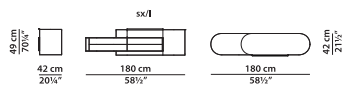

Texture Day Chevron

Texture Day Thick Line

R cabinet.

L	P	H	
150	52	100	cm
W	D	H	
58.5	20.25	39	inch

L cabinet.

L	P	H	
150	52	100	cm
W	D	H	
58.5	20.25	39	inch

R cabinet.

L	P	H	
150	52	180	cm
W	D	H	
58.5	20.25	70.25	inch

L cabinet.

L	P	H	
150	52	180	cm
W	D	H	
58.5	20.25	70.25	inch

R hanging cabinet.

L	P	H	
180	42	49	cm
W	D	H	
70.25	16.5	19	inch

Assembly required.

L hanging cabinet.

L	P	H	
180	42	49	cm
W	D	H	
70.25	16.5	19	inch