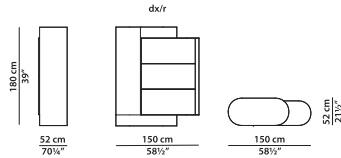

Texture Day Chevron

Texture Day Thick Line

R cabinet.

L	P	H	
150	52	100	cm
W	D	H	
58.5	20.25	39	inch

L cabinet.

L	P	H	
150	52	100	cm
W	D	H	
58.5	20.25	39	inch

R cabinet.

L	P	H	
150	52	180	cm
W	D	H	
58.5	20.25	70.25	inch

L cabinet.

L	P	H	
150	52	180	cm
W	D	H	
58.5	20.25	70.25	inch

R hanging cabinet.

L	P	H	
180	42	49	cm
W	D	H	
70.25	16.5	19	inch

Assembly required.

L hanging cabinet.

L	P	H	
180	42	49	cm
W	D	H	
70.25	16.5	19	inch