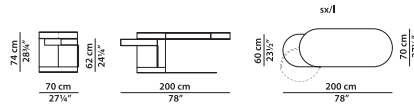

Texture Day Chevron

Texture Day Thick Line

R cabinet.

L	P	H	
150	52	100	cm
W	D	H	
58.5	20.25	39	inch

L cabinet.

L	P	H	
150	52	100	cm
W	D	H	
58.5	20.25	39	inch

R cabinet.

L	P	H	
150	52	180	cm
W	D	H	
58.5	20.25	70.25	inch

L cabinet.

L	P	H	
150	52	180	cm
W	D	H	
58.5	20.25	70.25	inch

R hanging cabinet.

L	P	H	
180	42	49	cm
W	D	H	
70.25	16.5	19	inch

Assembly required.

L hanging cabinet.

L	P	H	
180	42	49	cm
W	D	H	
70.25	16.5	19	inch

Assembly required.

Right desk.

NEW

L	P	H	
200	70	74	cm
W	D	H	
78	27.25	28.75	inch

Drawer interior with an included rectangular leather desk pad.

Desk pad leather in the same shade as the structure's leather.

Left desk.

NEW

L	P	H	
200	70	74	cm
W	D	H	
78	27.25	28.75	inch

Drawer interior with an included rectangular leather desk pad.

Desk pad leather in the same shade as the structure's leather.