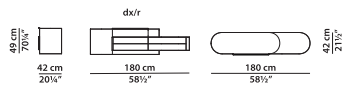

Texture Day Chevron

Texture Day Thick Line

R cabinet.

L	P	H	
150	52	100	cm
W	D	H	
58.5	20.25	39	inch

L cabinet.

L	P	H	
150	52	100	cm
W	D	H	
58.5	20.25	39	inch

R cabinet.

L	P	H	
150	52	180	cm
W	D	H	
58.5	20.25	70.25	inch

L cabinet.

L	P	H	
150	52	180	cm
W	D	H	
58.5	20.25	70.25	inch

R hanging cabinet.

L	P	H	
180	42	49	cm
W	D	H	
70.25	16.5	19	inch

Assembly required.

L hanging cabinet.

L	P	H	
180	42	49	cm
W	D	H	
70.25	16.5	19	inch