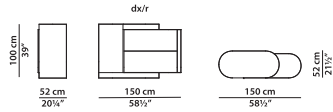

Texture Day Chevron

Texture Day Thick Line

R cabinet.

L	P	H	
150	52	100	cm
W	D	H	
58.5	20.25	39	inch

L cabinet.

L	P	H	
150	52	100	cm
W	D	H	
58.5	20.25	39	inch

R cabinet.

L	P	H	
150	52	180	cm
W	D	H	
58.5	20.25	70.25	inch