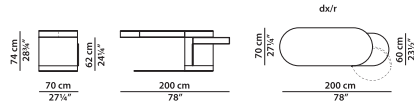

Texture Day Chevron

Texture Day Thick Line

R cabinet.

L	P	H	
150	52	100	cm
W	D	H	
58.5	20.25	39	inch

L cabinet.

L	P	H	
150	52	100	cm
W	D	H	
58.5	20.25	39	inch

R cabinet.

L	P	H	
150	52	180	cm
W	D	H	
58.5	20.25	70.25	inch

L cabinet.

L	P	H	
150	52	180	cm
W	D	H	
58.5	20.25	70.25	inch

R hanging cabinet.

L	P	H	
180	42	49	cm
W	D	H	
70.25	16.5	19	inch

Assembly required.

L hanging cabinet.

L	P	H	
180	42	49	cm
W	D	H	
70.25	16.5	19	inch

Assembly required.

Right desk.

NEW

L	P	H	
200	70	74	cm
W	D	H	
78	27.25	28.75	inch

Drawer interior with an included rectangular leather desk pad.

Desk pad leather in the same shade as the structure's leather.