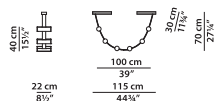

Dimming: 1-10 standard power supply already compatible.

DALI with surcharge.

PHASE CUT with surcharge.

Specify the chosen dimmeration in the order.

A4 - Hanging lamp.

L	P	H	
115	22	70	cm
W	D	H	
44.75	8.5	27.25	inch