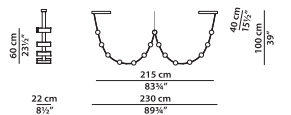

2700K LED strip - 20W/MT. 14 lighting fixtures. 9682 lumens.

Dimming: 1-10 standard power supply already compatible.

DALI with surcharge.

PHASE CUT with surcharge.

Specify the chosen dimmeration in the order.

B3 - Hanging lamp.

L	P	H	
230	22	100	cm
W	D	H	
89.75	8.5	39	inch