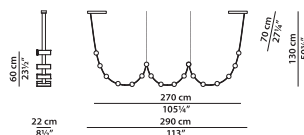

2700K LED strip - 20W/MT. 16 lighting fixtures. 11040 lumens.

Dimming: 1-10 standard power supply already compatible.

DALI with surcharge.

PHASE CUT with surcharge.

Specify the chosen dimmeration in the order.

C2 - Hanging lamp.

L	P	H	
290	22	130	cm
W	D	H	
113	8.5	50.75	inch