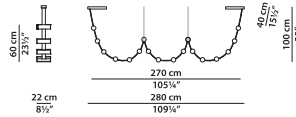

2700K LED strip - 20W/MT. 16 lighting fixtures. 11040 lumens.

Dimming: 1-10 standard power supply already compatible.

DALI with surcharge.

PHASE CUT with surcharge.

Specify the chosen dimmeration in the order.

C3 - Hanging lamp.

L	P	H	
280	22	100	cm
W	D	H	
109.25	8.5	39	inch

2700K LED strip - 20W/MT. 16 lighting fixtures. 11040 lumens.

Dimming: 1-10 standard power supply already compatible.

DALI with surcharge.

PHASE CUT with surcharge.

Specify the chosen dimmeration in the order.

C4 - Hanging lamp.

L	P	H	
235	22	70	cm
W	D	H	
91.75	8.5	27.25	inch