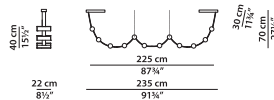

Dimming: 1-10 standard power supply already compatible.

DALI with surcharge.

PHASE CUT with surcharge.

Specify the chosen dimmeration in the order.

C4 - Hanging lamp.

L	P	H	
235	22	70	cm
W	D	H	
91.75	8.5	27.25	inch