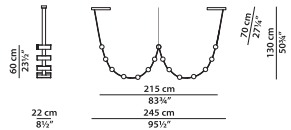

2700K LED strip - 20W/MT. 14 lighting fixtures. 9682 lumens.

Dimming: 1-10 standard power supply already compatible.

DALI with surcharge.

PHASE CUT with surcharge.

Specify the chosen dimmeration in the order.

B2 - Hanging lamp.

L	P	H	
245	22	130	cm
W	D	H	
95.5	8.5	50.75	inch