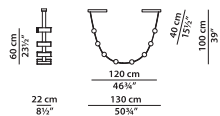

Specify the chosen dimmeration in the order.

A2 - Hanging lamp.

L	P	H	
145	22	130	cm
W	D	H	
56.5	8.5	50.75	inch

2700K LED strip – 20W/MT. 8 lighting fixtures. 5533 lumens.

Dimming: 1-10 standard power supply already compatible.

DALI with surcharge.

PHASE CUT with surcharge.

Specify the chosen dimmeration in the order.

A3 - Hanging lamp.

L	P	H	
130	22	100	cm
W	D	H	
50.75	8.5	39	inch

2700K LED strip – 20W/MT. 8 lighting fixtures. 5533 lumens.