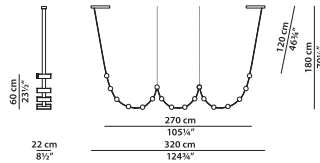

2700K LED strip - 20W/MT. 10 lighting fixtures. 5842 lumens.

Dimming: 1-10 standard power supply already compatible.

DALI with surcharge.

PHASE CUT with surcharge.

Specify the chosen dimmeration in the order.

C1 - Hanging lamp.

L	P	H	
320	22	180	cm
W	D	H	
124.75	8.5	70.25	inch