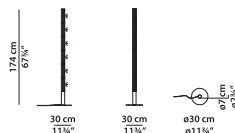

Dimming: 1-10 standard power supply already compatible.

DALI with surcharge.

PHASE CUT with surcharge.

Specify the chosen dimmeration in the order.

Floor lamp.

L	P	H	
30	30	174	cm
W	D	H	
11.75	11.75	67.75	inch