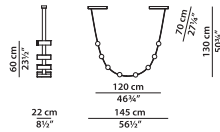

L	P	H	
170	22	180	cm
W	D	H	
66.25	8.5	70.25	inch

2700K LED strip – 20W/MT. 8 lighting fixtures. 5533 lumens.

Dimming: 1-10 standard power supply already compatible.

DALI with surcharge.

PHASE CUT with surcharge.

Specify the chosen dimmeration in the order.

A2 - Hanging lamp.

L	P	H	
145	22	130	cm
W	D	H	
56.5	8.5	50.75	inch

2700K LED strip – 20W/MT. 8 lighting fixtures. 5533 lumens.

Dimming: 1-10 standard power supply already compatible.