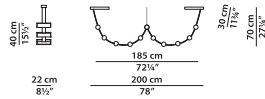

Dimming: 1-10 standard power supply already compatible.

DALI with surcharge.

PHASE CUT with surcharge.

Specify the chosen dimmeration in the order.

B4 - Hanging lamp.

L	P	H	
200	22	70	cm
W	D	H	
78	8.5	27.25	inch