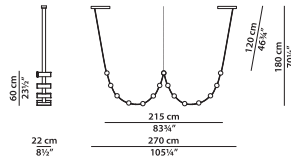

2700K LED strip - 20W/MT. 6 lighting fixtures. 4153 lumens.

Dimming: 1-10 standard power supply already compatible.

DALI with surcharge.

PHASE CUT with surcharge.

Specify the chosen dimmeration in the order.

B1 - Hanging lamp.

L	P	H	
270	22	180	cm
W	D	H	
105.25	8.5	70.25	inch