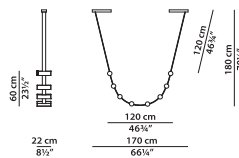

L	P	H	
170	22	180	cm
W	D	H	
66.25	8.5	70.25	inch

2700K LED strip – 20W/MT. 8 lighting fixtures. 5533 lumens.

Dimming: 1-10 standard power supply already compatible.

DALI with surcharge.

PHASE CUT with surcharge.