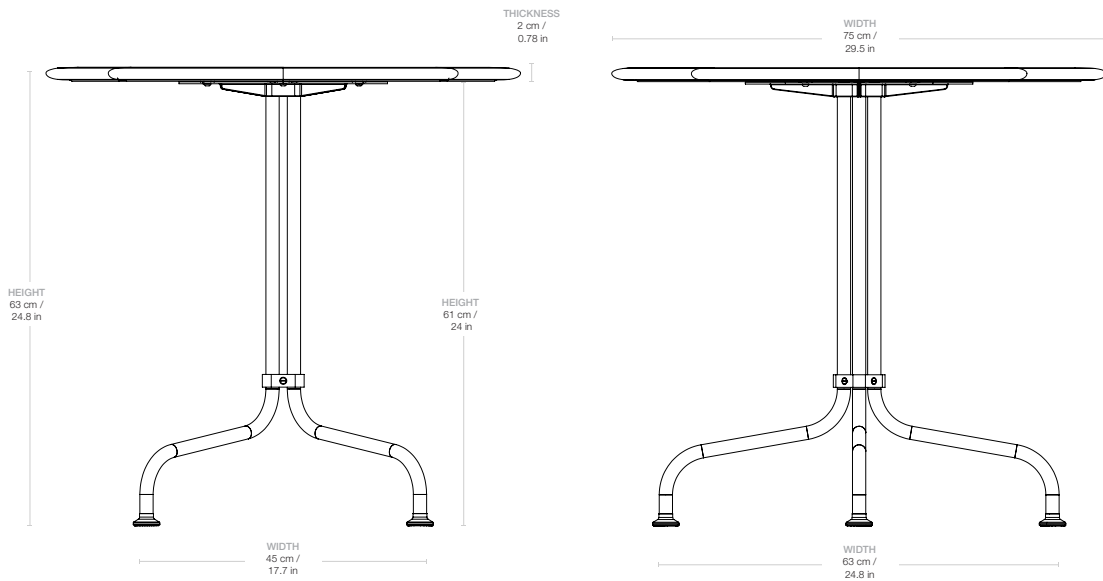

Carmel Bistro Lounge Table - 75x75

Designed by OEO - 2024

ITEM NUMBER

Carmel Bistro Lounge Table , 75x75 (Top: Rock Red)
Carmel Bistro Lounge Table , 75x75 (Top: Clam White)

10137218
10137219

DESCRIPTION

GUBI's new Carmel Bistro Tables from OEO Studio blend the Californian-inspired vibrancy of their coffee tables with the timeless elegance of European café culture. Designed for both indoor and outdoor use, the durable and resilient tables are perfect for both casual gatherings and formal occasions. Like the Carmel Coffee Tables, each features a 75x75 cm tabletop in glazed Italian stoneware, supported by a tree-like assembly of four semi-matt black stainless steel legs. Available in two heights: lounge and dining; and two colorways: Red Rock and Clam White, Carmel Bistro Tables bring a sophisticated café charm to every setting.

WIDTH	75 cm / 29.5 in
LENGTH	75 cm / 29.5 in
HEIGHT	63 cm / 24.8 in
TABLE TOP THICKNESS	2 cm / 0.78 in
DIAMETER OF COLUMN/LEG	2 cm / 0.78 in

Weight

TOTAL PRODUCT WEIGHT	20,5 kg / 45.2 lbs
TABLE TOP WEIGHT	14 kg / 30.8 lbs
BASE WEIGHT	6,5 kg / 14.3 lbs

Number of parcels	2
PACKAGING 'NAME'	BASE
PACKAGING LENGTH	81,5 cm / 32 in
PACKAGING WIDTH	62,5 cm / 24.6 in
PACKAGING HEIGHT	9 cm / 3.5 in
PACKAGING WEIGHT	3,5 kg / 7.5 lbs
GROSS WEIGHT	10 kg / 22 lbs

PACKAGING 'NAME'	TABLETOP
PACKAGING LENGTH	83 cm /32.7 in
PACKAGING WIDTH	83 cm / 32.7 in
PACKAGING HEIGHT	15 cm / 5.9 in
PACKAGING WEIGHT	9 kg / 19.8 lbs
GROSS WEIGHT	23 kg / 50.7 lbs

Test & Certifications