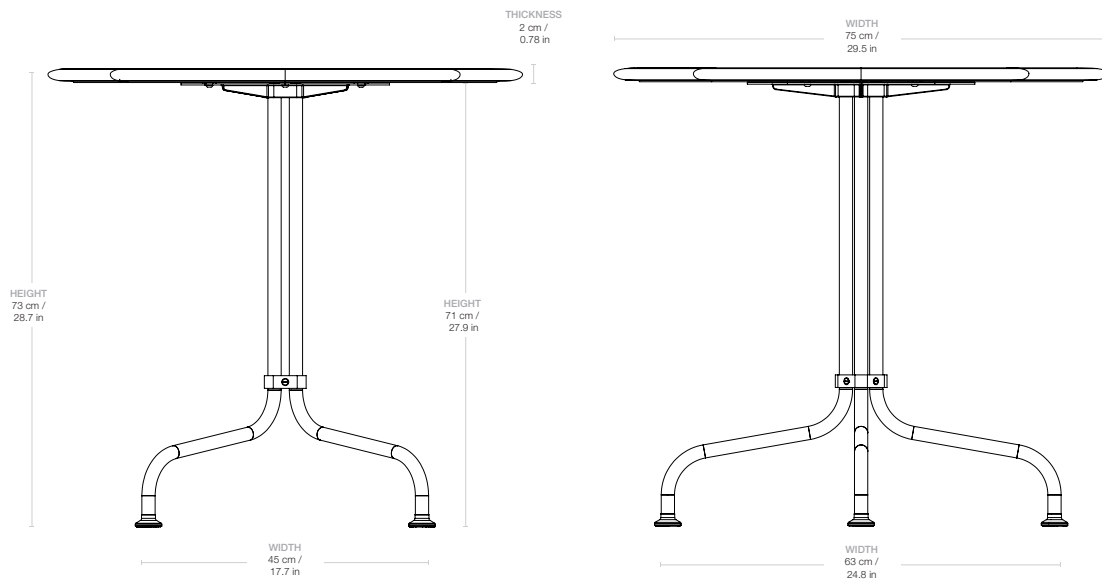

Carmel Bistro Dining Table - 75x75

Designed by OEO - 2024

ITEM NUMBER

Carmel Bistro Dining Table , 75x75 (Top: Rock Red)	10137220
Carmel Bistro Dining Table , 75x75 (Top: Clam White)	10137221

DESCRIPTION

GUBI's new Carmel Bistro Tables from OEO Studio blend the Californian-inspired vibrancy of their coffee tables with the timeless elegance of European café culture. Designed for both indoor and outdoor use, the durable and resilient tables are perfect for both casual gatherings and formal occasions. Like the Carmel Coffee Tables, each features a 75x75 cm tabletop in glazed Italian stoneware, supported by a tree-like assembly of four semi-matt black stainless steel legs. Available in two heights: lounge and dining; and two colorways: Red Rock and Clam White, Carmel Bistro Tables bring a sophisticated café charm to every setting.

WIDTH	75 cm / 29.5 in
LENGTH	75 cm / 29.5 in
HEIGHT	73 cm / 28.7 in
TABLE TOP THICKNESS	2 cm / 0.78 in
DIAMETER OF COLUMN/LEG	2 cm / 0.78 in

Weight

TOTAL PRODUCT WEIGHT	21 kg / 46.3 lbs
TABLE TOP WEIGHT	14 kg / 30.8 lbs
BASE WEIGHT	7 kg / 15.5 lbs

Number of parcels	2
PACKAGING 'NAME'	BASE
PACKAGING LENGTH	81,5 cm / 32 in
PACKAGING WIDTH	62,5 cm / 24.6 in
PACKAGING HEIGHT	9 cm / 3.5 in
PACKAGING WEIGHT	3,5 kg / 7.7 lbs
GROSS WEIGHT	10,5 kg / 23.2 lbs

PACKAGING 'NAME'	TABLETOP
PACKAGING LENGTH	83 cm /32.7 in
PACKAGING WIDTH	83 cm / 32.7 in
PACKAGING HEIGHT	15 cm / 5.9 in
PACKAGING WEIGHT	9 kg / 19.8 lbs
GROSS WEIGHT	23 kg / 50.7 lbs

Test & Certifications