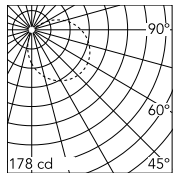

Physical

Colour	Moss Green
Length (mm)	195
Cord colour	Black
Cord length (mm)	2000
Net weight (kg)	3.5
Package height (mm)	715
Package width (mm)	370
Package length (mm)	370
Package volume (m3)	0.1
IP internal	20

Download

Mounting instructions [↓ PDF](#)

Photometric Files

LDT / IES [↓ LDT](#)

Technical Drawings

2D [↓ ZIP](#)

3D [↓ ZIP](#)

Schematic light drawing

Beam Angle: 110°

h(m)	E(lx)	D(m)
1	175	2.83
2	44	5.66
3	19	8.49
4	11	11.33
5	7	14.16

Luminous flux luminaire
974 lm

Photometric

Light distribution

Asymmetric

Electrical

Insulation class	II
Frequency (Hz)	50/60
Main voltage (Vac)	220-240
Dimmable	Yes
Dimming interface	Dimmer Integrated
Plug type	Type C