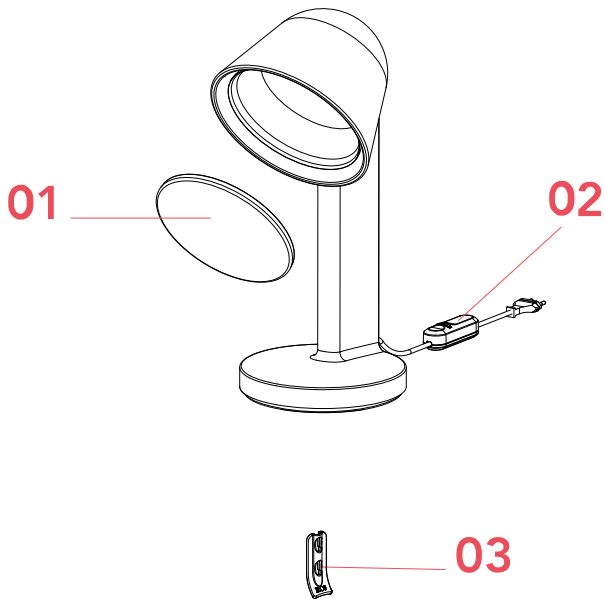

Spare Parts

01.	Ceramique Opal White Diffuser	RF35886
02.	Black Dimmer Switch	RF28206
03.	Ceramique EU Diffuser Removal Tool	RF35919