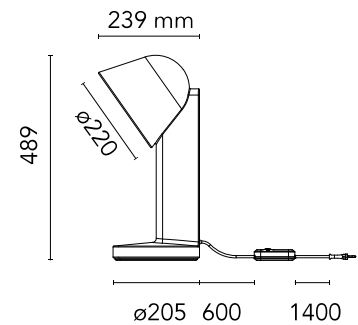

FLOS

■ F1634039 Moss Green

C ramique Down

Designed by Ronan Bouroullec, 2023

LED retrofit - 8W

The «C ramique» lamp collection was designed by Ronan Bouroullec for Flos. This lamp is the pure expression of a material, a union of the hands of a designer that can create visual poetry and the «savoir-fair» of a company that can translate it into an object. The lamp's iconic ceramic body features a lead-free lacquered crystalline finish that complements its handcrafted surface. White diffuser made of polycarbonate. C ramique combines elegance and craftsmanship with versatile lighting. With a durable design and attention to detail, this collection enhances the beauty of ceramics and promotes energy efficiency. Available colors: Moss Green, Navy Blue and Rust Red.

Are you a professional and your project needs consulting and support?

[BOOK AN APPOINTMENT](#)

Main specifications

EAN	8059607061886
Mounting	Table
Environments	Indoor dry location
Light source type	Bulb
Light sources included	No
Lamp category	LED retrofit
Lamp type	A60
Lamp holders	E27
Number of lamps	1
Power (W)	8

Physical

Colour	Moss Green
Length (mm)	195
Cord colour	Black
Cord length (mm)	2000
Net weight (kg)	3.5
Package height (mm)	715
Package width (mm)	370
Package length (mm)	370
Package volume (m3)	0.1
IP internal	20

Beam Angle: 110°

h(m)	E(lx)	D(m)
1	175	2.83
2	44	5.66
3	19	8.49
4	11	11.33
5	7	14.16

Luminous flux luminaire
974 lm

Photometric

Light distribution

Asymmetric

Electrical

Insulation class	II
Frequency (Hz)	50/60
Main voltage (Vac)	220-240
Dimmable	Yes
Dimming interface	Dimmer Integrated
Plug type	Type C