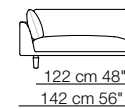

Ladle armchair

Tablet small table

Island small table

BEL AIR

Divani
Sofas

60 cm 23 3/4"
42 cm 16 1/2"

Elementi con 1 bracciolo
Units with 1 armrest

60 cm 23 3/4"
42 cm 16 1/2"

Elementi senza braccioli
Units without armrests

42 cm
16 1/2"

Elementi angolo
Corner units

60 cm 23 3/4"
42 cm 16 1/2"

arflex

Sizes, weights and finishes may change without previous notice. All dimensions are expressed in centimeters and inches. File CAD 2D-3D available on www.arflex.com For more information on product visit www.arflex.com, or contact us at : info@arflex.it