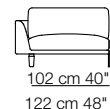

Ladle armchair

Tablet small table

Island small table

BEL AIR

Divani
Sofas

60 cm 23 3/4"
42 cm 16 1/2"

Elementi con 1 bracciolo
Units with 1 armrest

60 cm 23 3/4"
42 cm 16 1/2"

Elementi senza braccioli
Units without armrests

42 cm
16 1/2"

Elementi angolo
Corner units

60 cm 23 3/4"
42 cm 16 1/2"

arflex

Sizes, weights and finishes may change without previous notice. All dimensions are expressed in centimeters and inches. File CAD 2D-3D available on www.arflex.com For more information on product visit www.arflex.com, or contact us at : info@arflex.it