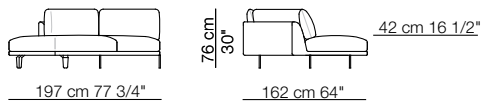

Elementi senza braccioli
Units without armrests

42 cm
16 1/2"

Elementi angolo
Corner units

60 cm 23 3/4"
42 cm 16 1/2"

arflex

Sizes, weights and finishes may change without previous notice. All dimensions are expressed in centimeters and inches. File CAD 2D-3D available on www.arflex.com For more information on product visit www.arflex.com, or contact us at : info@arflex.it

Bel Air sofa composition AB 11

Hall armchair

Goya small table

BEL AIR

Elemento trapezio con 1 bracciolo
Trapezoid unit with 1 armrest

Elemento isola trapezio senza braccioli
Trapezoid isle unit without armrests