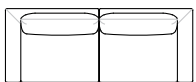

Bel Air sofa composition AB 01
Elettra armchair
Goya small table

Bel Air sofa composition AB 11

Bel Air sofa composition AB 04

Suppli armchair

Match small table

Arcolor small table

Bel Air sofa composition

Bel Air sofa composition AB 05

Ladle armchair

Tablet small table

Island small table

BEL AIR

Divani
Sofas

60 cm 23 3/4"
42 cm 16 1/2"

Elementi con 1 bracciolo
Units with 1 armrest

60 cm 23 3/4"
42 cm 16 1/2"

Elementi senza braccioli
Units without armrests

42 cm
16 1/2"

Elementi angolo
Corner units

60 cm 23 3/4"
42 cm 16 1/2"

arflex

Sizes, weights and finishes may change without previous notice. All dimensions are expressed in centimeters and inches. File CAD 2D-3D available on www.arflex.com For more information on product visit www.arflex.com, or contact us at : info@arflex.it

Bel Air sofa composition AB 11

Hall armchair

Goya small table

BEL AIR

Elemento trapezio con 1 bracciolo
Trapezoid unit with 1 armrest

Elemento isola trapezio senza braccioli
Trapezoid isle unit without armrests