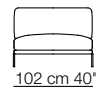

Ladle armchair

Tablet small table

Island small table

BEL AIR

Divani
Sofas

60 cm 23 3/4"
42 cm 16 1/2"

Elementi con 1 bracciolo
Units with 1 armrest

60 cm 23 3/4"
42 cm 16 1/2"

Elementi senza braccioli
Units without armrests

42 cm
16 1/2"

Elementi angolo
Corner units

60 cm 23 3/4"
42 cm 16 1/2"

arflex

Sizes, weights and finishes may change without previous notice. All dimensions are expressed in centimeters and inches. File CAD 2D-3D available on www.arflex.com For more information on product visit www.arflex.com, or contact us at : info@arflex.it