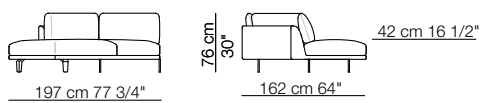

Elemento isola trapezio senza braccioli con piano
Trapezoid isle unit without armrests with top