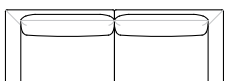

Bel Air sofa composition AB 01
Elettra armchair
Goya small table

Bel Air sofa composition AB 11

Bel Air sofa composition AB 04

Suppli armchair

Match small table

Arcolor small table

Bel Air sofa composition

Bel Air sofa composition AB 05

Ladle armchair

Tablet small table

Island small table

BEL AIR

Divani
Sofas

60 cm 23 3/4"
42 cm 16 1/2"

Elementi con 1 bracciolo
Units with 1 armrest

60 cm 23 3/4"
42 cm 16 1/2"

Elementi senza braccioli
Units without armrests

42 cm
16 1/2"

Elementi angolo
Corner units

60 cm 23 3/4"
42 cm 16 1/2"

arflex

Sizes, weights and finishes may change without previous notice. All dimensions are expressed in centimeters and inches. File CAD 2D-3D available on www.arflex.com For more information on product visit www.arflex.com, or contact us at : info@arflex.it

Bel Air sofa composition AB 11

Hall armchair

Goya small table

BEL AIR

Elemento trapezio con 1 bracciolo
Trapezoid unit with 1 armrest

Elemento isola trapezio senza braccioli
Trapezoid isle unit without armrests