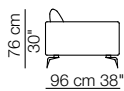

Bel Air sofa composition AB 01
Elettra armchair
Goya small table

Bel Air sofa composition AB 11

Bel Air sofa composition AB 04

Suppli armchair

Match small table

Arcolor small table

Bel Air sofa composition

Bel Air sofa composition AB 05

Ladle armchair

Tablet small table

Island small table

BEL AIR

Divani
Sofas

60 cm 23 3/4"
42 cm 16 1/2"

Elementi con 1 bracciolo
Units with 1 armrest

60 cm 23 3/4"
42 cm 16 1/2"

Elementi senza braccioli
Units without armrests

42 cm
16 1/2"

Elementi angolo
Corner units

60 cm 23 3/4"
42 cm 16 1/2"

arflex

Sizes, weights and finishes may change without previous notice. All dimensions are expressed in centimeters and inches. File CAD 2D-3D available on www.arflex.com For more information on product visit www.arflex.com, or contact us at : info@arflex.it