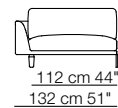

Ladle armchair

Tablet small table

Island small table

BEL AIR

Divani
Sofas

60 cm 23 3/4"
42 cm 16 1/2"

Elementi con 1 bracciolo
Units with 1 armrest

60 cm 23 3/4"
42 cm 16 1/2"

Elementi senza braccioli
Units without armrests

42 cm
16 1/2"

Elementi angolo
Corner units

60 cm 23 3/4"
42 cm 16 1/2"

arflex

Sizes, weights and finishes may change without previous notice. All dimensions are expressed in centimeters and inches. File CAD 2D-3D available on www.arflex.com For more information on product visit www.arflex.com, or contact us at : info@arflex.it