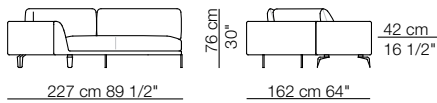

Ladle armchair

Tablet small table

Island small table

BEL AIR

Divani
Sofas

60 cm 23 3/4"
42 cm 16 1/2"

Elementi con 1 bracciolo
Units with 1 armrest

60 cm 23 3/4"
42 cm 16 1/2"

Elementi senza braccioli
Units without armrests

42 cm
16 1/2"

Elementi angolo
Corner units

60 cm 23 3/4"
42 cm 16 1/2"

arflex

Sizes, weights and finishes may change without previous notice. All dimensions are expressed in centimeters and inches. File CAD 2D-3D available on www.arflex.com For more information on product visit www.arflex.com, or contact us at : info@arflex.it

Bel Air sofa composition AB 11

Hall armchair

Goya small table

BEL AIR

Elemento trapezio con 1 bracciolo
Trapezoid unit with 1 armrest

Elemento isola trapezio senza braccioli
Trapezoid isle unit without armrests