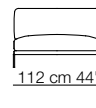

Ladle armchair

Tablet small table

Island small table

BEL AIR

Divani
Sofas

60 cm 23 3/4"
42 cm 16 1/2"

Elementi con 1 bracciolo
Units with 1 armrest

60 cm 23 3/4"
42 cm 16 1/2"

Elementi senza braccioli
Units without armrests

42 cm
16 1/2"

Elementi angolo
Corner units

60 cm 23 3/4"
42 cm 16 1/2"

arflex

Sizes, weights and finishes may change without previous notice. All dimensions are expressed in centimeters and inches. File CAD 2D-3D available on www.arflex.com For more information on product visit www.arflex.com, or contact us at : info@arflex.it