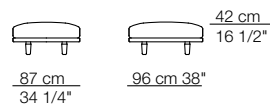

Ladle armchair

Tablet small table

Island small table

BEL AIR

Divani
Sofas

60 cm 23 3/4"
42 cm 16 1/2"

Elementi con 1 bracciolo
Units with 1 armrest

60 cm 23 3/4"
42 cm 16 1/2"

Elementi senza braccioli
Units without armrests

42 cm
16 1/2"

Elementi angolo
Corner units

60 cm 23 3/4"
42 cm 16 1/2"

arflex

Sizes, weights and finishes may change without previous notice. All dimensions are expressed in centimeters and inches. File CAD 2D-3D available on www.arflex.com For more information on product visit www.arflex.com, or contact us at : info@arflex.it

Bel Air sofa composition AB 11

Hall armchair

Goya small table

BEL AIR

Elemento trapezio con 1 bracciolo
Trapezoid unit with 1 armrest

Elemento isola trapezio senza braccioli
Trapezoid isle unit without armrests

Elemento isola trapezio senza braccioli con piano
Trapezoid isle unit without armrests with top

Pouf

Tavolino
Small table

BEL AIR

Composizioni Compositions