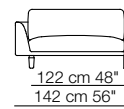

Ladle armchair

Tablet small table

Island small table

BEL AIR

Divani
Sofas

60 cm 23 3/4"
42 cm 16 1/2"

Elementi con 1 bracciolo
Units with 1 armrest

60 cm 23 3/4"
42 cm 16 1/2"

Elementi senza braccioli
Units without armrests

42 cm
16 1/2"

Elementi angolo
Corner units

60 cm 23 3/4"
42 cm 16 1/2"

arflex

Sizes, weights and finishes may change without previous notice. All dimensions are expressed in centimeters and inches. File CAD 2D-3D available on www.arflex.com For more information on product visit www.arflex.com, or contact us at : info@arflex.it