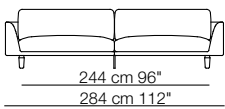

Ladle armchair

Tablet small table

Island small table

BEL AIR

Divani
Sofas

60 cm 23 3/4"
42 cm 16 1/2"

Elementi con 1 bracciolo
Units with 1 armrest

60 cm 23 3/4"
42 cm 16 1/2"

Elementi senza braccioli
Units without armrests

42 cm
16 1/2"

Elementi angolo
Corner units

60 cm 23 3/4"
42 cm 16 1/2"

arflex

Sizes, weights and finishes may change without previous notice. All dimensions are expressed in centimeters and inches. File CAD 2D-3D available on www.arflex.com For more information on product visit www.arflex.com, or contact us at : info@arflex.it

Bel Air sofa composition AB 11

Hall armchair

Goya small table

BEL AIR

Elemento trapezio con 1 bracciolo
Trapezoid unit with 1 armrest

Elemento isola trapezio senza braccioli
Trapezoid isle unit without armrests