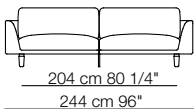

Ladle armchair

Tablet small table

Island small table

BEL AIR

Divani
Sofas

60 cm 23 3/4"
42 cm 16 1/2"

Elementi con 1 bracciolo
Units with 1 armrest

60 cm 23 3/4"
42 cm 16 1/2"

Elementi senza braccioli
Units without armrests

42 cm
16 1/2"

Elementi angolo
Corner units

60 cm 23 3/4"
42 cm 16 1/2"

arflex

Sizes, weights and finishes may change without previous notice. All dimensions are expressed in centimeters and inches. File CAD 2D-3D available on www.arflex.com For more information on product visit www.arflex.com, or contact us at : info@arflex.it

Bel Air sofa composition AB 11

Hall armchair

Goya small table

BEL AIR

Elemento trapezio con 1 bracciolo
Trapezoid unit with 1 armrest

Elemento isola trapezio senza braccioli
Trapezoid isle unit without armrests