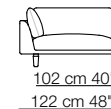

Ladle armchair

Tablet small table

Island small table

BEL AIR

Divani
Sofas

60 cm 23 3/4"
42 cm 16 1/2"

Elementi con 1 bracciolo
Units with 1 armrest

60 cm 23 3/4"
42 cm 16 1/2"

Elementi senza braccioli
Units without armrests

42 cm
16 1/2"

Elementi angolo
Corner units

60 cm 23 3/4"
42 cm 16 1/2"

arflex

Sizes, weights and finishes may change without previous notice. All dimensions are expressed in centimeters and inches. File CAD 2D-3D available on www.arflex.com For more information on product visit www.arflex.com, or contact us at : info@arflex.it