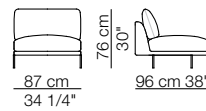

Bel Air sofa composition AB 01
Elettra armchair
Goya small table

Bel Air sofa composition AB 11

Bel Air sofa composition AB 04

Suppli armchair

Match small table

Arcolor small table

Bel Air sofa composition

Bel Air sofa composition AB 05

Ladle armchair

Tablet small table

Island small table

BEL AIR

Divani
Sofas

60 cm 23 3/4"
42 cm 16 1/2"

Elementi con 1 bracciolo
Units with 1 armrest

60 cm 23 3/4"
42 cm 16 1/2"

Elementi senza braccioli
Units without armrests

42 cm
16 1/2"

Elementi angolo
Corner units

60 cm 23 3/4"
42 cm 16 1/2"

arflex

Sizes, weights and finishes may change without previous notice. All dimensions are expressed in centimeters and inches. File CAD 2D-3D available on www.arflex.com For more information on product visit www.arflex.com, or contact us at : info@arflex.it