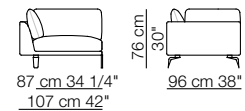

Bel Air sofa composition AB 01
Elettra armchair
Goya small table

Bel Air sofa composition AB 11

Bel Air sofa composition AB 04

Suppli armchair

Match small table

Arcolor small table

Bel Air sofa composition

Bel Air sofa composition AB 05

Ladle armchair

Tablet small table

Island small table

BEL AIR

Divani
Sofas

60 cm 23 3/4"
42 cm 16 1/2"

Elementi con 1 bracciolo
Units with 1 armrest

60 cm 23 3/4"
42 cm 16 1/2"

Elementi senza braccioli
Units without armrests

42 cm
16 1/2"

Elementi angolo
Corner units

60 cm 23 3/4"
42 cm 16 1/2"

arflex

Sizes, weights and finishes may change without previous notice. All dimensions are expressed in centimeters and inches. File CAD 2D-3D available on www.arflex.com For more information on product visit www.arflex.com, or contact us at : info@arflex.it