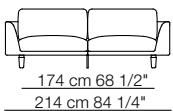

Bel Air sofa composition AB 01
Elettra armchair
Goya small table

Bel Air sofa composition AB 11

Bel Air sofa composition AB 04

Suppli armchair

Match small table

Arcolor small table

Bel Air sofa composition

Bel Air sofa composition AB 05

Ladle armchair

Tablet small table

Island small table

BEL AIR

Divani
Sofas

60 cm 23 3/4"
42 cm 16 1/2"

Elementi con 1 bracciolo
Units with 1 armrest

60 cm 23 3/4"
42 cm 16 1/2"

Elementi senza braccioli
Units without armrests

42 cm
16 1/2"

Elementi angolo
Corner units

60 cm 23 3/4"
42 cm 16 1/2"

arflex

Sizes, weights and finishes may change without previous notice. All dimensions are expressed in centimeters and inches. File CAD 2D-3D available on www.arflex.com For more information on product visit www.arflex.com, or contact us at : info@arflex.it