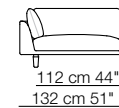

Ladle armchair

Tablet small table

Island small table

BEL AIR

Divani
Sofas

60 cm 23 3/4"
42 cm 16 1/2"

Elementi con 1 bracciolo
Units with 1 armrest

60 cm 23 3/4"
42 cm 16 1/2"

Elementi senza braccioli
Units without armrests

42 cm
16 1/2"

Elementi angolo
Corner units

60 cm 23 3/4"
42 cm 16 1/2"

arflex

Sizes, weights and finishes may change without previous notice. All dimensions are expressed in centimeters and inches. File CAD 2D-3D available on www.arflex.com For more information on product visit www.arflex.com, or contact us at : info@arflex.it

Bel Air sofa composition AB 11

Hall armchair

Goya small table

BEL AIR

Elemento trapezio con 1 bracciolo
Trapezoid unit with 1 armrest

Elemento isola trapezio senza braccioli
Trapezoid isle unit without armrests