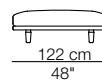

Bel Air sofa composition AB 11

Hall armchair

Goya small table

BEL AIR

Elemento trapezio con 1 bracciolo
Trapezoid unit with 1 armrest

Elemento isola trapezio senza braccioli
Trapezoid isle unit without armrests

Elemento isola trapezio senza braccioli con piano
Trapezoid isle unit without armrests with top

Pouf

Tavolino
Small table