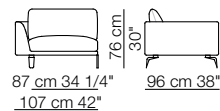

Bel Air sofa composition AB 01
Elettra armchair
Goya small table

Bel Air sofa composition AB 11

Bel Air sofa composition AB 04

Suppli armchair

Match small table

Arcolor small table

Bel Air sofa composition

Bel Air sofa composition AB 05

Ladle armchair

Tablet small table

Island small table

BEL AIR

Divani
Sofas

60 cm 23 3/4"
42 cm 16 1/2"

Elementi con 1 bracciolo
Units with 1 armrest

60 cm 23 3/4"
42 cm 16 1/2"

Elementi senza braccioli
Units without armrests

42 cm
16 1/2"

Elementi angolo
Corner units

60 cm 23 3/4"
42 cm 16 1/2"

arflex

Sizes, weights and finishes may change without previous notice. All dimensions are expressed in centimeters and inches. File CAD 2D-3D available on www.arflex.com For more information on product visit www.arflex.com, or contact us at : info@arflex.it