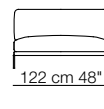

Ladle armchair

Tablet small table

Island small table

BEL AIR

Divani
Sofas

60 cm 23 3/4"
42 cm 16 1/2"

Elementi con 1 bracciolo
Units with 1 armrest

60 cm 23 3/4"
42 cm 16 1/2"

Elementi senza braccioli
Units without armrests

42 cm
16 1/2"

Elementi angolo
Corner units

60 cm 23 3/4"
42 cm 16 1/2"

arflex

Sizes, weights and finishes may change without previous notice. All dimensions are expressed in centimeters and inches. File CAD 2D-3D available on www.arflex.com For more information on product visit www.arflex.com, or contact us at : info@arflex.it