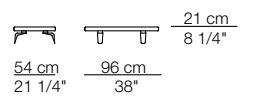

Tavolino
Small table