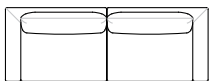

Bel Air sofa composition AB 01
Elettra armchair
Goya small table

Bel Air sofa composition AB 11

Bel Air sofa composition AB 04

Suppli armchair

Match small table

Arcolor small table

Bel Air sofa composition

Bel Air sofa composition AB 05

Ladle armchair

Tablet small table

Island small table

BEL AIR

Divani
Sofas

60 cm 23 3/4"
42 cm 16 1/2"

Elementi con 1 bracciolo
Units with 1 armrest

60 cm 23 3/4"
42 cm 16 1/2"

Elementi senza braccioli
Units without armrests

42 cm
16 1/2"

Elementi angolo
Corner units

60 cm 23 3/4"
42 cm 16 1/2"

arflex

Sizes, weights and finishes may change without previous notice. All dimensions are expressed in centimeters and inches. File CAD 2D-3D available on www.arflex.com For more information on product visit www.arflex.com, or contact us at : info@arflex.it

Bel Air sofa composition AB 11

Hall armchair

Goya small table

BEL AIR

Elemento trapezio con 1 bracciolo
Trapezoid unit with 1 armrest

Elemento isola trapezio senza braccioli
Trapezoid isle unit without armrests