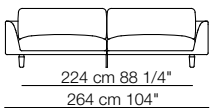

Ladle armchair

Tablet small table

Island small table

BEL AIR

Divani
Sofas

60 cm 23 3/4"
42 cm 16 1/2"

Elementi con 1 bracciolo
Units with 1 armrest

60 cm 23 3/4"
42 cm 16 1/2"

Elementi senza braccioli
Units without armrests

42 cm
16 1/2"

Elementi angolo
Corner units

60 cm 23 3/4"
42 cm 16 1/2"

arflex

Sizes, weights and finishes may change without previous notice. All dimensions are expressed in centimeters and inches. File CAD 2D-3D available on www.arflex.com For more information on product visit www.arflex.com, or contact us at : info@arflex.it

Bel Air sofa composition AB 11

Hall armchair

Goya small table

BEL AIR

Elemento trapezio con 1 bracciolo
Trapezoid unit with 1 armrest

Elemento isola trapezio senza braccioli
Trapezoid isle unit without armrests