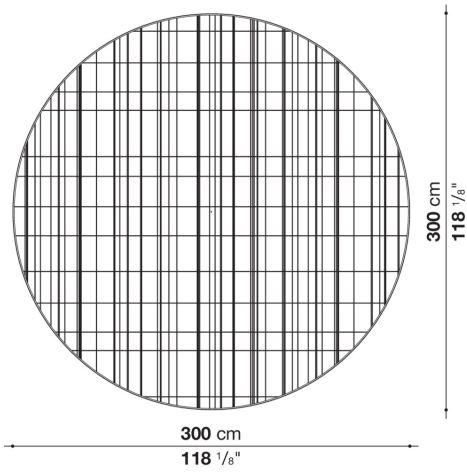

Technical drawings

TPI300R