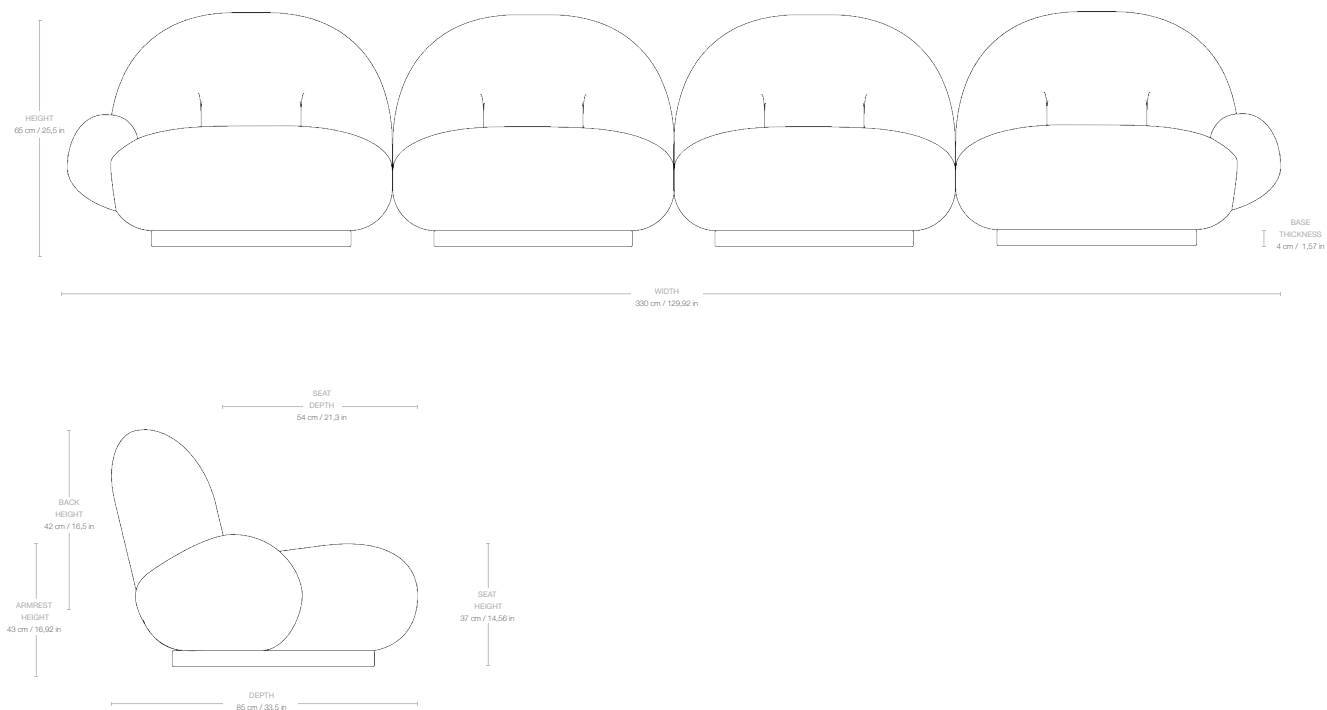

## Dimensions

WIDTH	330 cm / 129,92 in
DEPTH	85 cm / 33,5 in
HEIGHT	65 cm / 25,5 in
SEAT DEPTH	54 cm / 21,3 in
SEAT HEIGHT	37 cm / 14,56 in
BACKREST HEIGHT	42 cm / 16,5 in
ARMREST HEIGHT	43 cm / 16,92 in