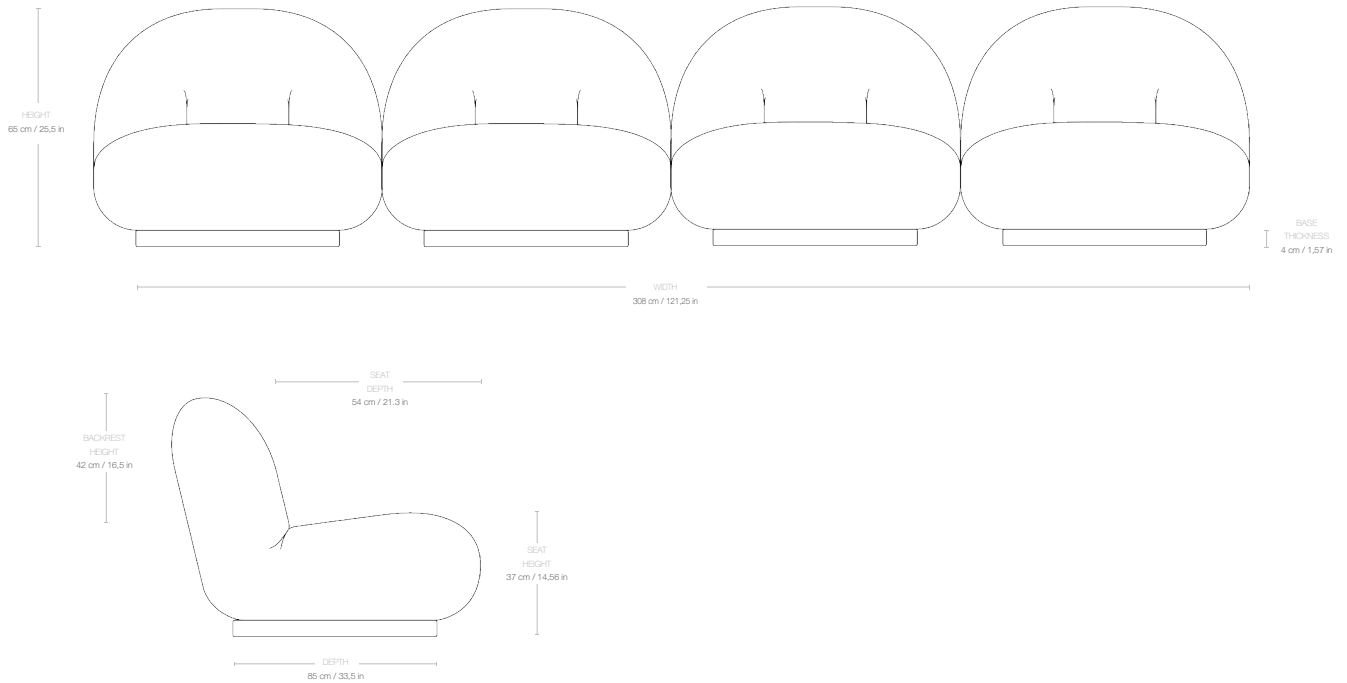


Pacha Sofa, Fully Upholstered, 4- Seater

Designed by Piere Paulin - 1975

ITEM NUMBER

44782

DESCRIPTION

When the Pacha Collection was designed in 1975, it replaced the austerity of post-war design with a more organic approach, reflecting the changing design style of the time. A joyful modernist, Paulin's low-slung pieces provided a new laid-back perspective on life and his forward-looking, eclectic and sculptural approach to furniture design instantly caught the mood of the swinging 60's. The Pacha sofa is fully upholstered, has a painted wood base and is available with a fixed base or returning swivel base.

Dimensions

WIDTH	308 cm / 121,25 in
DEPTH	85 cm / 33,5 in
HEIGHT	65 cm / 25,5 in
SEAT DEPTH	54 cm / 21,3 in
SEAT HEIGHT	37 cm / 14,56 in
BACKREST HEIGHT	42 cm / 16,5 in

Weight

TOTAL WEIGHT	104 kg / 229,28 lbs
--------------	---------------------

Upholstery Consumption

X 140 CM FABRIC WIDTH / X 55 IN FABRIC WIDTH

FABRIC CONSUMPTION	1120 cm / 440,94 in
--------------------	---------------------

Packaging

NUMBER OF PARCELS	4
PACKAGING 1	
PACKAGING LENGTH	120 cm / 47,24 in
PACKAGING WIDTH	80 cm / 31,49 in
PACKAGING HEIGHT	85 cm / 33,46 in
PACKAGING WEIGHT	14,5 kg / 31,96 lbs
GROSS WEIGHT	40,5 kg / 89,28 lbs

PACKAGING 2	
PACKAGING LENGTH	120 cm / 47,24 in
PACKAGING WIDTH	80 cm / 31,49 in
PACKAGING HEIGHT	85 cm / 33,46 in
PACKAGING WEIGHT	14,5 kg / 31,96 lbs
GROSS WEIGHT	40,5 kg / 89,28 lbs

PACKAGING 3	
PACKAGING LENGTH	120 cm / 47,24 in
PACKAGING WIDTH	80 cm / 31,49 in
PACKAGING HEIGHT	85 cm / 33,46 in
PACKAGING WEIGHT	14,5 kg / 31,96 lbs
GROSS WEIGHT	40,5 kg / 89,28 lbs