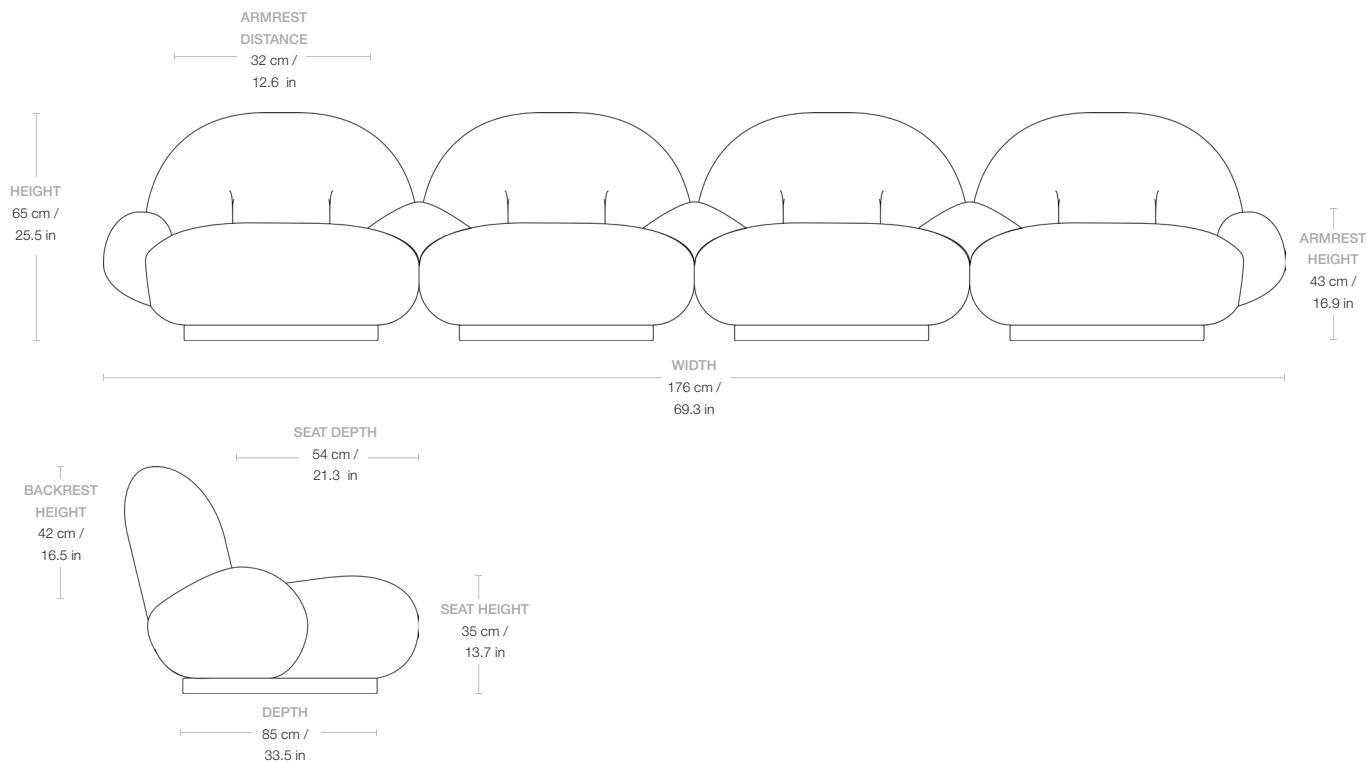


Pacha Collection - Pacha Sofa

4-seater w. armrests incl. middle armrest

Designed by Piere Paulin - 1975

ITEM NUMBER

31735

DESCRIPTION

When the Pacha Collection was designed in 1975, it replaced the austerity of post-war design with a more organic approach, reflecting the changing design style of the time. A joyful modernist, Paulin's low-slung pieces provided a new laid-back perspective on life and his forward-looking, eclectic and sculptural approach to furniture design instantly caught the mood of the swinging 60's. The Pacha sofa is fully upholstered, has a painted wood base and is available with a fixed base or returning swivel base.

Dimensions

WIDTH	330 cm / 129.9 in
DEPTH	85 cm / 33.5 in
HEIGHT	65 cm / 25.5 in
SEAT DEPTH	54 cm / 21.3 in
SEAT HEIGHT	35 cm / 13.7 in
BACKREST HEIGHT	42 cm / 16.5 in
ARMREST HEIGHT	43 cm / 16.9 in
ARMREST DISTANCE	32 cm / 12.6 in

Weight

TOTAL WEIGHT	107,3 kg / 236,55 lbs
--------------	-----------------------

Upholstery Consumption

X 140 CM FABRIC WIDTH / X 55 IN FABRIC WIDTH

FABRIC CONSUMPTION	1540 cm / 606 in
--------------------	------------------

Packaging

NUMBER OF PARCELS	4
PACKAGING 1	
PACKAGING LENGTH	120 cm / 47,24 in
PACKAGING WIDTH	80 cm / 31,49 in
PACKAGING HEIGHT	85 cm / 33,46 in
PACKAGING WEIGHT	14,5 kg / 31,96 lbs
GROSS WEIGHT	40,5 kg / 89,28 lbs