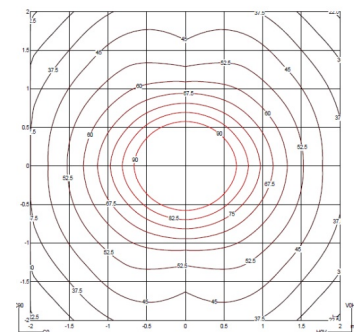

**Application**  
Hanging lamps

**Packaging**  
2 Box  
1.177 m x 0.686 m x 0.18 m  
Gross weight 18.25  
Net weight 13.75  
Vol. 0.2663

### Photometric Data

**Total Flux** 4684 lm