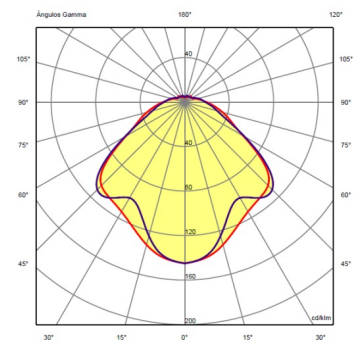

**Application**  
Hanging lamps

**Packaging**  
2 Box  
1.177 m x 0.686 m x 0.18 m  
Gross weight 18.25  
Net weight 13.75  
Vol. 0.2663

### Photometric Data

**Total Flux** 4684 lm