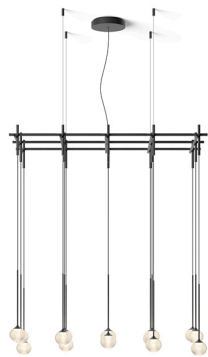

## 0872

Design By Toan Nguyen

Pendant light fitting designed by Toan Nguyen. Composed of a collection of hand blown glass spheres with LED light source suspended at different heights, anchored to the ceiling via a floating tubular structure. The finishes are matt graphite and matt white.

### Model Sheet

**Optional: Extra cable length**  
Min. quantity, upcharge and extra lead time apply [EN]

<b>Finish</b>	<ul style="list-style-type: none"> <li><span style="display: inline-block; width: 10px; height: 10px; background-color: #e0e0e0; border-radius: 50%; margin-right: 5px;"></span> 93 White RAL 9016</li> <li><span style="display: inline-block; width: 10px; height: 10px; background-color: #333; border-radius: 50%; margin-right: 5px;"></span> 18 Graphite ADAPTA RF 9913 WX</li> </ul>
<b>LED temperature color</b>	2700 K / 3500 K
<b>Dimming</b>	Push; 1-10V; DALI-2 / Casambi
<b>Installation type</b>	Built-in

**Materials**  
Sphere: Blown glass  
Glass fastening: Aluminum  
Diffuser: PC- Polycarbonate  
Pendant structure: Steel

**Light source**  
15 x LED 3,15W 1050mA

**LED**  
CRI>90 4685 lm 99  
2700 K / 3500 K