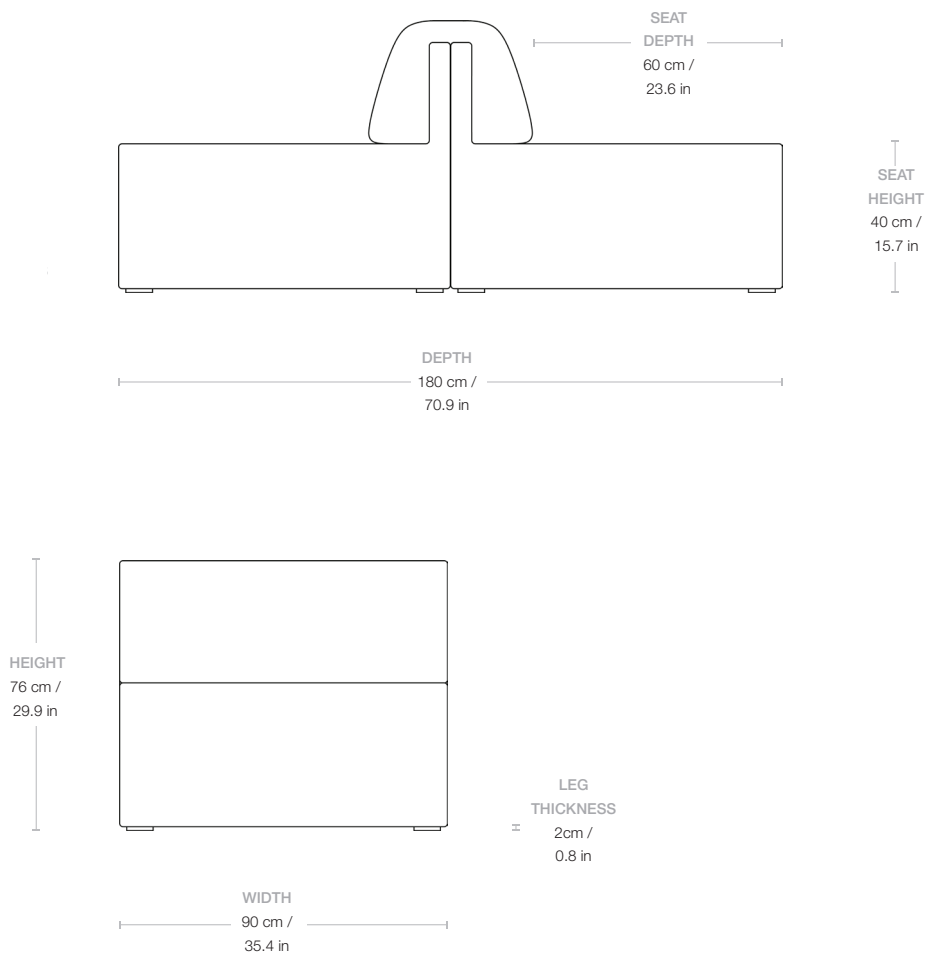


Wonder Back to back - Fully Upholstered, Mid section, 90x180

Designed by Space Copenhagen - 2019

ITEM NUMBER

22467

DESCRIPTION

A new take on the classic modular sofa, Wonder builds on the virtues of 70s lounge furniture - informal, generous, playful, bringing it into the present with an elegantly minimal and sleek frame. The Wonder Sofa celebrates comfort and ease with its softly folded cushion over the backrest - relaxed and neat at the same time. With a choice of textiles and seam detailing to the backrest cushion, Wonder can be customized to fit both formal and more playful spaces and settings.

Materials & Finishes

MATERIALS

Solid pine wood, particle board, plywood (inside structure) Nozag springs (seat)
Foam particles, duck feathers, wadding (padding)

Dimensions

WIDTH	90 cm / 35,4 in
DEPTH	180 cm / 70,9 in
HEIGHT	76 cm / 29,9 in
SEAT WIDTH	90 cm / 35,4 in
SEAT DEPTH	60 cm / 23,6 in
SEAT HEIGHT	42 cm / 16,53 in
BACKREST HEIGHT	36 cm / 14,2 in
BASE THICKNESS	2 cm / 0,78 in

Weight

TOTAL WEIGHT	57.5 kg / 126.8 lbs
--------------	---------------------

Upholstery Consumption

FABRIC

X 140 CM FABRIC WIDTH / X 55 IN FABRIC WIDTH

FABRIC CONSUMPTION 660 cm / 259.8 in

LEATHER

LEATHER CONSUMPTION 15.9 m² / 170.7 ft²

Packaging

NUMBER OF PARCELS 2

PACKAGING LENGTH 194 cm / 76,37 in

PACKAGING WIDTH 97 cm / 38,2 in

PACKAGING HEIGHT 70 cm / 27,6 in

PACKAGING WEIGHT P. PARCEL 20 kg / 44,09 lbs

GROSS WEIGHT 77.5 kg / 170,9 lbs