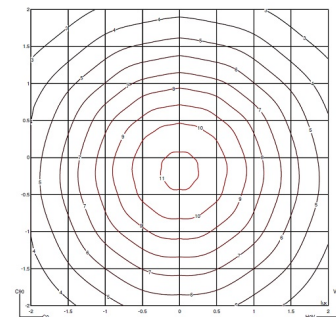

Remarks Switch on the base

Application Table Lamps

Packaging 1 Box
0,32 m x 0,29 m x 0,169 m
Gross weighth 1,6
Net weighth 0,35
Vol. 0,0156

Lighting effect

General lighting

Lamp for general lighting that equally distributes the light in all directions.

Photometric Data

Efficiency 1
Coordinate System CG
Total Flux 317.66 lm
Maximum Value 206.01 cd/klm

Other Applications

All of our products come with a five-year warranty. Check our legal terms at www.vibia.com/warranty