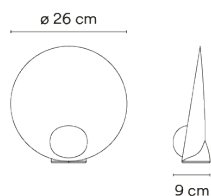

7400

Design By Note Design Studio

Vibia offers a table lamp. The aluminum base captures the light as the small glass sphere and transforms it into a soft illumination.

Model Sheet

1. **Finish**
2. 36 Soft Pink
     NCS S 1010-Y50R
   - 93 White
     RAL 9016
   - 24 Beige M1
     NCS S 2005-Y50R

LED temperature color 2700 K

Dimming Push

Installation type Plug-in

Materials Body: Aluminum
Diffuser: Blown-glass

Light source 1 x LED 4,48W 350mA

LED CRI>90 449 lm 99.7
2700 K

Driver Constant Voltage 100~240 V V
50~60 Hz HZ

Remarks Switch on the base

Application Table Lamps

Packaging 1 Box
0,32 m x 0,29 m x 0,169 m
Gross weighth 1,6
Net weighth 0,35
Vol. 0,0156

Lighting effect

General lighting

Lamp for general lighting that equally distributes the light in all directions.