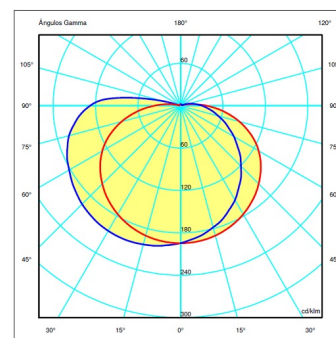

Remarks Switch on the base

Application Table Lamps

Packaging 1 Box
0,32 m x 0,29 m x 0,169 m
Gross weighth 1,6
Net weighth 0,35
Vol. 0,0156

Lighting effect

General lighting

Lamp for general lighting that equally distributes the light in all directions.

Photometric Data

Efficiency 1
Coordinate System CG
Total Flux 317.66 lm
Maximum Value 206.01 cd/klm

Other Applications

All of our products come with a five-year warranty. Check our legal terms at www.vibia.com/warranty