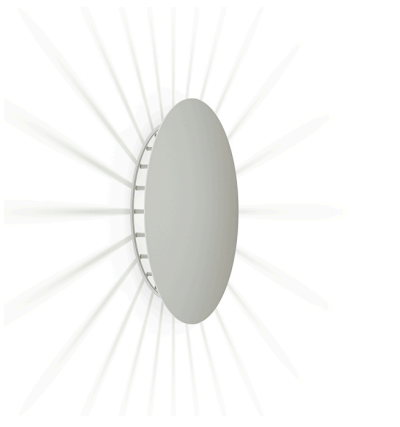

Meridiano

VIBIA

4720

Design By Jordi Vilardell & Meritxell Vidal

Meridiano is an outdoor wall light installed on a surface. Designed by Jordi Vilardell & Meritxell Vidal. Available in three colours: khaki, green and off-white.

Model Sheet

Finish

- 58 Off-white
Pantone Warm Gray 2 U
- 07 Khaki
RAL 7006

LED temperature color 2700 K / 3500 K

Dimming On/Off

Installation type Surface Canopy

Materials Base: Steel

Light source 1 x LED 9W 350mA

Lighting effect

Indirect lighting

Lamp that emits an upward or backward beam that is reflected by the ceiling or wall.

Photometric Data

Other Applications

All of our products come with a five-year warranty. Check our legal terms at www.vibia.com/warranty