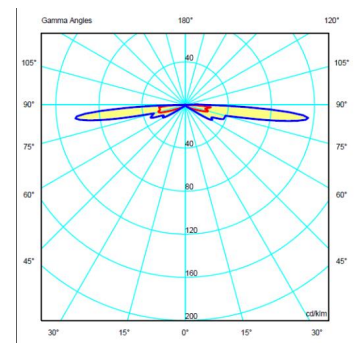

LED CRI>90 1041 lm 116
2700 K / 3500 K

Driver Constant Current 350 100~240
V V 50~60 Hz HZ

Remarks Wet location

Application Outdoor lamps

Packaging 1 Box
0,31 m x 0,31 m x 0,106 m
Gross weight 1.6
Net weight 1.44
Vol. 0.0101

Lighting effect

Indirect lighting

Lamp that emits an upward or backward beam that is reflected by the ceiling or wall.

Photometric Data

Other Applications

All of our products come with a five-year warranty. Check our legal terms at www.vibia.com/warranty