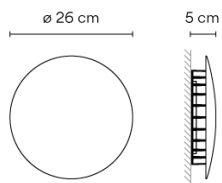

Model Sheet

Finish

- 58 Off-white
Pantone Warm Gray 2 U
- 07 Khaki
RAL 7006

LED temperature color 2700 K / 3500 K

Dimming On/Off

Installation type Surface Canopy

Materials Base: Steel

Light source 1 x LED 9W 350mA

LED CRI>90 1041 lm 116
2700 K / 3500 K

Driver Constant Current 350 100~240
V V 50~60 Hz HZ

Remarks Wet location

Application Outdoor lamps

Packaging 1 Box
0,31 m x 0,31 m x 0,106 m
Gross weight 1.6
Net weight 1.44
Vol. 0.0101