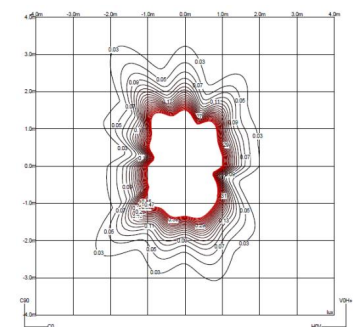

LED CRI>90 1041 lm 116
2700 K / 3500 K

Driver Constant Current 350 100~240
V V 50~60 Hz HZ

Remarks Wet location

Application Outdoor lamps

Packaging 1 Box
0,31 m x 0,31 m x 0,106 m
Gross weight 1.6
Net weight 1.44
Vol. 0.0101

Lighting effect

Indirect lighting

Lamp that emits an upward or backward beam that is reflected by the ceiling or wall.

Photometric Data

Other Applications

All of our products come with a five-year warranty. Check our legal terms at www.vibia.com/warranty