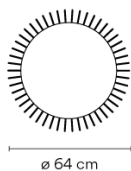

# Meridiano

VIBIA

4710

Design By Jordi Vilardell & Meritxell Vidal

Meridiano is an outdoor lamp that boasts different functions, where matter and light are integrated in a single body. Meridiano can be used as outdoor seating by day and an outdoor lamp at night. Designed by Jordi Vilardell & Meritxell Vidal. Available in three colours: khaki, green and off-white.

## Model Sheet

**Finish**

- 07 Khaki  
RAL 7006
- 58 Off-white  
Pantone Warm Gray 2 U

**LED temperature color** 2700 K / 3500 K

**Dimming** On/Off

**Installation type** Plug-in

**Materials**

- Seat: PU- Polyurethane
- Rods: Steel
- Base: Steel
- Diffuser: Glass

**Application** Outdoor lamps

**Packaging** 1 Box  
0.7 m x 0.7 m x 0.58 m  
Gross weight 26  
Net weight 23.4  
Vol. 0.2842