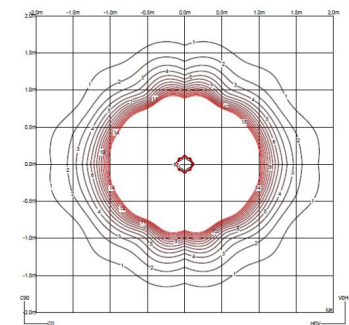

**Application** Outdoor lamps

**Packaging** 1 Box  
0.7 m x 0.7 m x 0.58 m  
Gross weight 26  
Net weight 23.4  
Vol. 0.2842

### Photometric Data