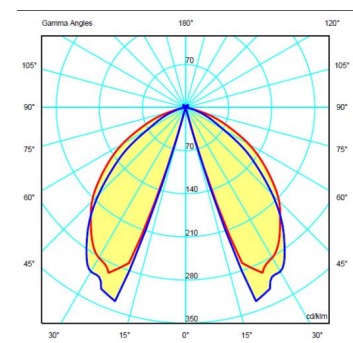

Photometric Data

Other Applications

All of our products come with a five-year warranty. Check our legal terms at www.vibia.com/warranty

Vibia Lighting, S.L.U.

Office / Oficina
Progrés 4-6. 08850 Gavà. Barcelona, Spain.

International T +34 934 796 971
Spain / Portugal T +34 934 796 970

customer.service@vibia.com
vibia.com