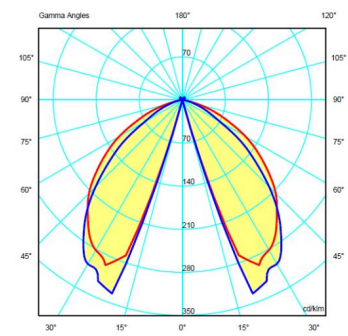

Packaging 1 Box
1.01 m x 1.01 m x 0.43 m
Gross weight 21.8
Net weight 19.9
Vol. 0.4386

Lighting effect

Ground lighting

Reduced-height outdoor lamp to shade light on the ground.

Photometric Data

Other Applications