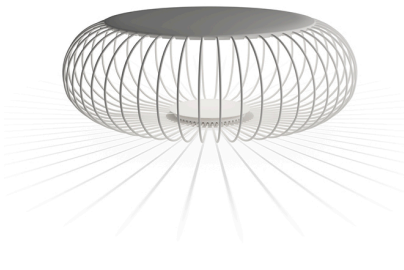

Meridiano

VIBIA

4715

Design By Jordi Vilardell & Meritxell Vidal

Meridiano is an outdoor lamp that boasts different functions, where matter and light are integrated in a single body. Meridiano can be used as an outdoor table by day and an outdoor lamp at night. Designed by Jordi Vilardell & Meritxell Vidal. Available in three colours: khaki, green and off-white.

Model Sheet

Finish

- 07 Khaki
RAL 7006
- 58 Off-white
Pantone Warm Gray 2 U

LED temperature color 2700 K / 3500 K

Dimming On/Off

Installation type Plug-in

Materials Seat: PU- Polyurethane
Rods: Steel
Base: Steel
Diffuser: Glass

Light source 1 x LED 9W 350mA

LED CRI>90 1041 lm 116
2700 K / 3500 K

Driver Constant Current 350 100-240
V V 50-60 Hz HZ

Remarks Wet location
Can be connected with or without
plug.

Application Outdoor lamps

Packaging 1 Box
1.01 m x 1.01 m x 0.43 m
Gross weight 21.8
Net weight 19.9
Vol. 0.4386

Lighting effect

Ground lighting

Reduced-height outdoor lamp to shade light on the ground.

Photometric Data

Other Applications