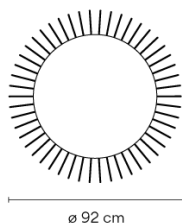

Meridiano

VIBIA

4715

Design By Jordi Vilardell & Meritxell Vidal

Meridiano is an outdoor lamp that boasts different functions, where matter and light are integrated in a single body. Meridiano can be used as an outdoor table by day and an outdoor lamp at night. Designed by Jordi Vilardell & Meritxell Vidal. Available in three colours: khaki, green and off-white.

Model Sheet

Finish

- 07 Khaki
RAL 7006
- 58 Off-white
Pantone Warm Gray 2 U

LED temperature color 2700 K / 3500 K

Dimming On/Off

Installation type Plug-in

Materials Seat: PU- Polyurethane
Rods: Steel
Base: Steel
Diffuser: Glass

Packaging 1 Box
1.01 m x 1.01 m x 0.43 m
Gross weight 21.8
Net weight 19.9
Vol. 0.4386

Lighting effect

Ground lighting

Reduced-height outdoor lamp to shade light on the ground.

Photometric Data

Other Applications