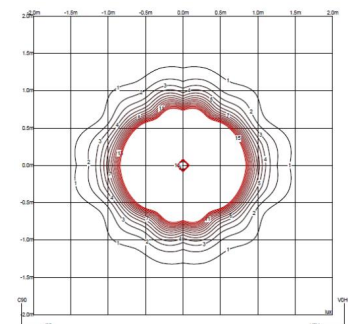

Packaging 1 Box
1.01 m x 1.01 m x 0.43 m
Gross weight 21.8
Net weight 19.9
Vol. 0.4386

Lighting effect

Ground lighting

Reduced-height outdoor lamp to shade light on the ground.

Photometric Data

Other Applications