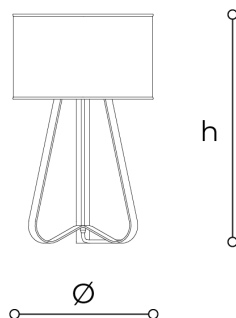

#### WORLDWIDE

Dimensions	Light Source	Kg	Dimming	Dimming on request
Ø 28 - h 47	1x10w - E27 led	1.5	TRIAC	

#### NORTH AMERICA

Dimensions	Light Source	Lb	Dimming	Dimming on request
Ø 11 - h 19	1x10w - E26 led	3	TRIAC	

CODE	Structure METAL	Lampshade FABRIC
03061LG0 001	OC Light gold	IVORY CHINETTE 21
03061LG0 002	OC Light gold	BLACK CHINETTE 20
03061LG0 003	OS Satin gold	IVORY CHINETTE 21
03061LG0 004	OS Satin gold	BLACK CHINETTE 20

#### Note

Technical drawing, dimensions and light sources refer to the main photo variant.

Dimming on request could lead to an increase in the size of the canopy.

For available color variants, consult the technical data sheet.