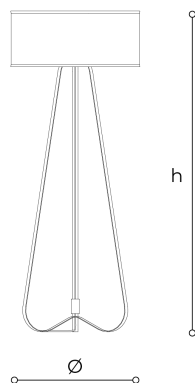

3061/P

Lily

CABERLON CAROPPI

Incanto

Table, floor and wall lamps in metal with light gold finish and fabric diffuser.

WORLDWIDE

Dimensions	Light Source	Kg	Dimming	Dimming on request
Ø 70 - h 175	3x10w - E27 led	13	TRIAC	

NORTH AMERICA

Dimensions	Light Source	Lb	Dimming	Dimming on request
Ø 28 - h 69	3x10w - E26 led	29	TRIAC	

CODE	Structure METAL	Lampshade FABRIC	Detail MARBLE
03061010 001	 OC Light gold	 IVORY CHINETTE 21	 CARRARA
03061010 002	 OC Light gold	 BLACK CHINETTE 20	 MARQUINIA
03061010 003	 OS Satin gold	 IVORY CHINETTE 21	 CARRARA
03061010 004	 OS Satin gold	 BLACK CHINETTE 20	 MARQUINIA

Note

Technical drawing, dimensions and light sources refer to the main photo variant.

Dimming on request could lead to an increase in the size of the canopy.

For available color variants, consult the technical data sheet.