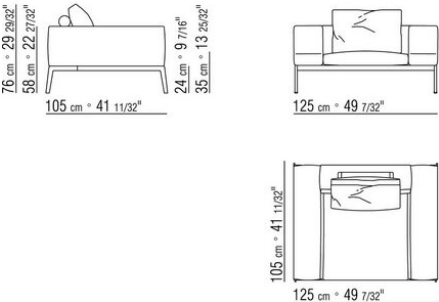

COD. 014C01 ARMCHAIR