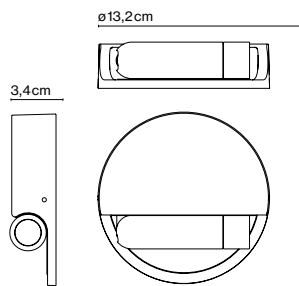

## Daniel López

**marset**

**Ledtube R left**

**Ledtube R right**

**Ledtube R**  
 LED 3,6W 700mA 2700K  
 Luminaire 132lm  
 Light Source 150lm  
 (included)

Optics

**Injected aluminium structure and a frontal piece of transparent polycarbonate. Incorporated press button to switch on or off when folded away.**

**Range**

The orientable wall lamp is easy to use as the light turns on automatically when the Ledtube is opened, and turns off when it is closed.