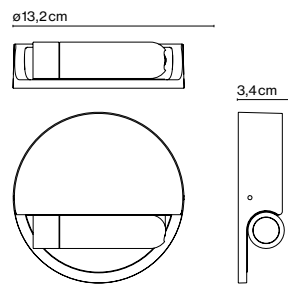

## Daniel López

**marset**

**Ledtube R left**

**Ledtube R right**

**Ledtube R**  
 LED 3,6W 700mA 2700K  
 Luminaire 132lm  
 Light Source 150lm  
 (included)

Optics

**Injected aluminium structure and a frontal piece of transparent polycarbonate. Incorporated press button to switch on or off when folded away.**

- Aluminium
- White (Ral 9010)
- Black (Ral 9005)
- Bronze

- [Download](#) Assembly Instructions
- [Download](#) 2D
- [Download](#) 3D
- [Download](#) Energy label
- [Download](#) Photometric data

info@marset.com  
 www.marset.com