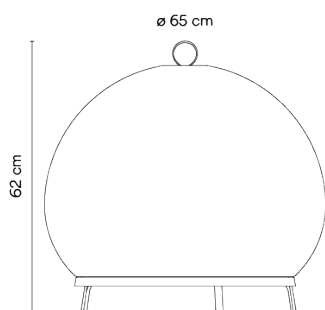

7494

Design By Meike Harde

Due to its large size, the Knit floor lamp takes centre stage, drawing people towards it by attracting their gazes, while its fabric shade has a welcoming tactile quality. The ring in its upper part makes it easily portable.

Model Sheet

Finish	24 Beige M1 NCS S 2005-Y50R
LED temperature color	2700 K
Dimming	Casambi / Push
Installation type	Plug-in

Materials Fabric Shade: PES FR
Diffuser ring and support: ABS
Diffuser: PMMA

Light source 6 x LED 5,9W 1050mA

LED CRI>90 4740 lm 133.9
2700 K

Driver Constant Voltage 1050
100-240 V V 50-60 Hz HZ

Application Floor Lamps

Packaging 1 Box
0.8 m x 0.8 m x 0.75 m
Gross weight 9.3
Net weight 5.9
Vol. 0.48

Lighting effect

General lighting

Lamp for general lighting that equally distributes the light in all directions.