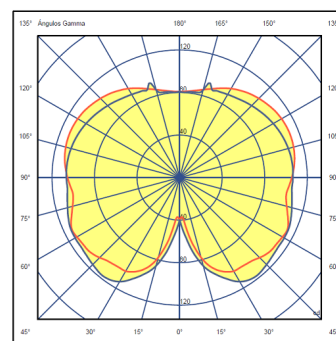

LED CRI>90 4740 lm 133.9
2700 K

Driver Constant Voltage 1050
100-240 V V 50-60 Hz HZ

Application Floor Lamps

Packaging 1 Box
0.8 m x 0.8 m x 0.75 m
Gross weight 9.3
Net weight 5.9
Vol. 0.48

Lighting effect

General lighting

Lamp for general lighting that equally distributes the light in all directions.

Photometric Data

Efficiency 50.38 lm/W
Coordinate System CG
Total Flux 1286.57 lm
Maximum Value 125.33 cd

Other Applications