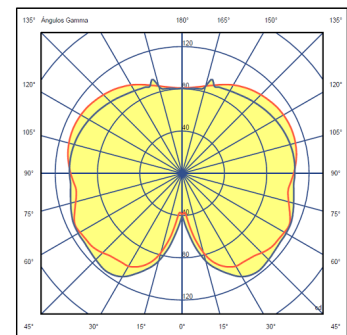

Light source 6 x LED 5,9W 1050mA

LED CRI>90 4740 lm 133.9
2700 K

Driver Constant Voltage 1050
100-240 V V 50-60 Hz HZ

Application Floor Lamps

Packaging 1 Box
0.593 m x 0.785 m x 0.785 m
Gross weight 7,3
Net weight 4,5
Vol. 0.3654

Lighting effect

General lighting

Lamp for general lighting that equally distributes the light in all directions.

Photometric Data

Efficiency	50.38 lm/W
Coordinate System	CG
Total Flux	1286.57 lm
Maximum Value	125.33 cd