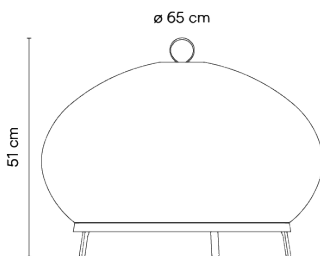

7492

Design By Meike Harde

Due to its large size, the Knit floor lamp takes centre stage, drawing people towards it by attracting their gazes, while its fabric shade has a welcoming tactile quality. The ring in its upper part makes it easily portable.

Model Sheet

Finish	24 Beige M1 NCS S 2005-Y50R
LED temperature color	2700 K
Dimming	Casambi
Installation type	Plug-in

Materials	Fabric Shade: PES FR Diffuser ring and support: ABS Diffuser: PMMA

Light source 6 x LED 5,9W 1050mA

LED CRI>90 4740 lm 133.9
2700 K

Driver Constant Voltage 1050
100-240 V V 50-60 Hz HZ

Application Floor Lamps

Packaging 1 Box
0.593 m x 0.785 m x 0.785 m
Gross weight 7,3
Net weight 4,5
Vol. 0.3654

Lighting effect

General lighting

Lamp for general lighting that equally distributes the light in all directions.