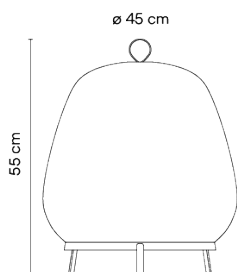

7490

Design By Meike Harde

Due to its large size, the Knit floor lamp takes centre stage, drawing people towards it by attracting their gazes, while its fabric shade has a welcoming tactile quality. The ring in its upper part makes it easily portable.

Model Sheet

Finish 24 Beige M1
NCS S 2005-Y50R

LED temperature color 2700 K

Dimming Push / Casambi

Installation type Plug-in

Materials Fabric Shade: PES FR
Diffuser ring and support: ABS
Diffuser: PMMA

Light source 6 x LED 5,9W 1050mA

LED CRI>90 4740 lm 133.9
2700 K

Driver Constant Voltage 1050
100-240 V V 50-60 Hz HZ

Application Floor Lamps

Packaging 1 Box
0.55 m x 0.55 m x 0.65 m
Gross weight 5.4
Net weight 3.3
Vol. 0.1966

Lighting effect

General lighting

Lamp for general lighting that equally distributes the light in all directions.