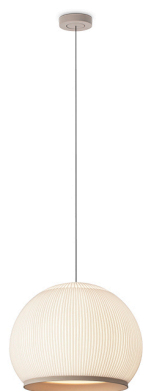

7475

Design By Meike Harde

The large Knit hanging lamp is characterised by the light emitted by its fabric shade, creating a soft light effect that generates a warm, cosy atmosphere.

Model Sheet

Optional: Extra cable length
Min. quantity, upcharge and extra lead time apply [EN]

| | |
|------------------------------|--|
| Finish | 24 Beige M1 NCS S 2005-Y50R |
| LED temperature color | 2700 K |
| Dimming | DALI / 1-10V / Casambi |
| Installation type | Built-in XS / Surface Free Wire / Remote XXS |

Materials Fabric Shade: PES FR
Diffuser ring and support: ABS
Diffuser: PMMA
Ceiling rose: ABS

Light source 6 x LED 6,7 W 1200 mA

LED CRI>90 4740 lm 133.9
2700 K

Driver Constant Current 1200
110-240 V V 50-60 Hz HZ