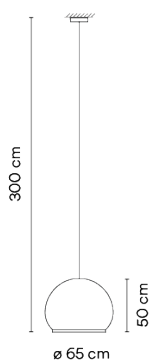

7475

Design By Meike Harde

The large Knit hanging lamp is characterised by the light emitted by its fabric shade, creating a soft light effect that generates a warm, cosy atmosphere.

Model Sheet

Optional: Extra cable length
Min. quantity, upcharge and extra lead time apply [EN]

Finish	24 Beige M1 NCS S 2005-Y50R
LED temperature color	2700 K
Dimming	DALI / 1-10V / Casambi
Installation type	Built-in XS / Surface Free Wire / Remote XXS

Materials Fabric Shade: PES FR
Diffuser ring and support: ABS
Diffuser: PMMA
Ceiling rose: ABS

Light source 6 x LED 6,7 W 1200 mA

LED CRI>90 4740 lm 133.9
2700 K

Driver Constant Current 1200
110-240 V V 50-60 Hz HZ

Application Hanging lamps

Packaging 1 Box
0.8 m x 0.8 m x 0.75 m
Gross weight 9,5
Net weight 6
Vol. 0.48

Lighting effect

General lighting

Lamp for general lighting that equally distributes the light in all directions.