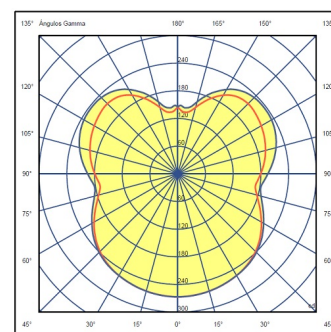

Application Hanging lamps

Packaging 1 Box
0.8 m x 0.8 m x 0.75 m
Gross weight 9,5
Net weight 6
Vol. 0.48

Lighting effect

General lighting

Lamp for general lighting that equally distributes the light in all directions.

Photometric Data

| | |
|--------------------------|------------|
| Efficiency | 59.24 lm/W |
| Coordinate System | CG |
| Total Flux | 2645.16 lm |
| Maximum Value | 266.71 cd |

Other Applications

All of our products come with a five-year warranty. Check our legal terms at www.vibia.com/warranty