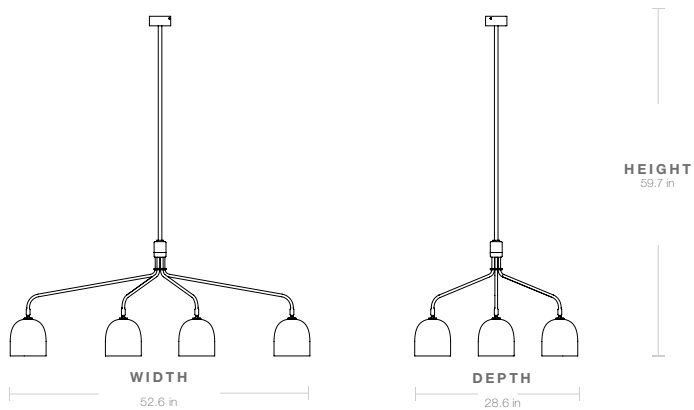

Round

CORD COLOR

Black

MATERIALS

Bone China Shade, Gunmetal Arms, Brass Polished Detail, Gunmetal Canopy

Dimensions

LAMP WIDTH

52.60 in

LAMP DEPTH

28.60 in

LAMP HEIGHT

59.70 in

SHADE WIDTH

6.30 in

SHADE DEPTH

6.30 in

SHADE HEIGHT

6.50 in

CANOPY WIDTH

3.75 in

CANOPY DEPTH

3.75 in

CANOPY HEIGHT

1.7 in

1

PACKAGING LENGTH

52 in

PACKAGING WIDTH

27.5 in

PACKAGING HEIGHT	19.8 in
PACKAGING WEIGHT	8.380 kg
GROSS WEIGHT	19.120 kg

Electrical Specifications

BULB SOCKET	E12
RECOMMENDED BULB	6*4W LED, 800-900 lm
VOLTAGE	120V
BULB INCLUDED	No