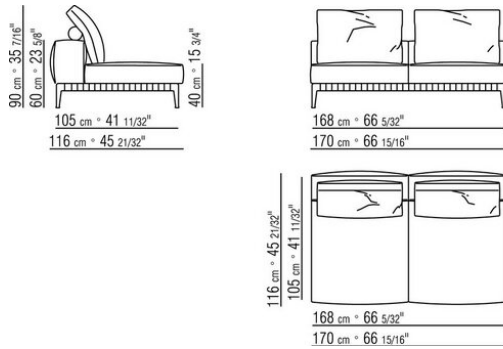

COD. 028708 UNIT / FINISH PLUS