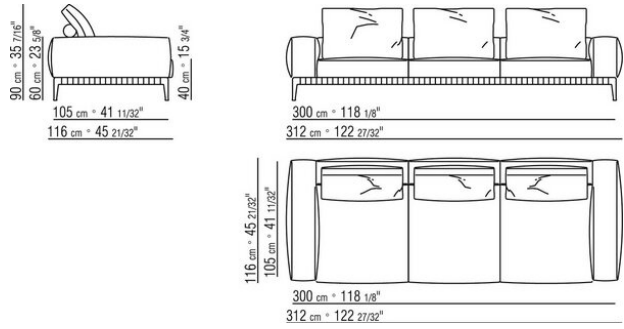

COD. 028711 END UNIT L / FINISH PLUS

COD. 028705 SOFA / FINISH PLUS