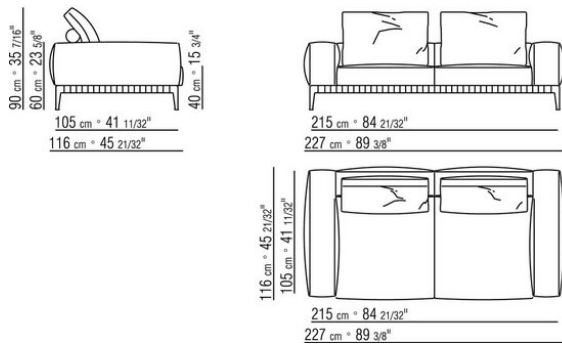

COD. 028708 UNIT / FINISH PLUS

COD. 028703 SOFA / FINISH PLUS