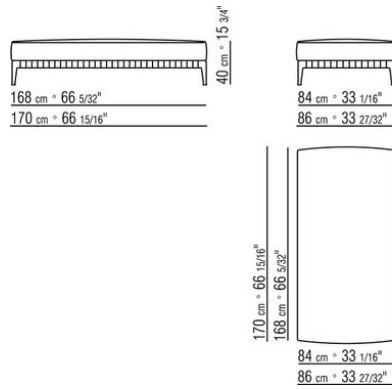

COD. 0287A3 SOFA

COD. 028752 OTTOMAN FINISH PLUS