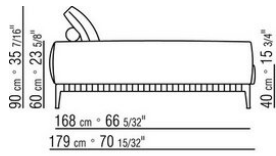

COD. 0287B1 END UNIT L