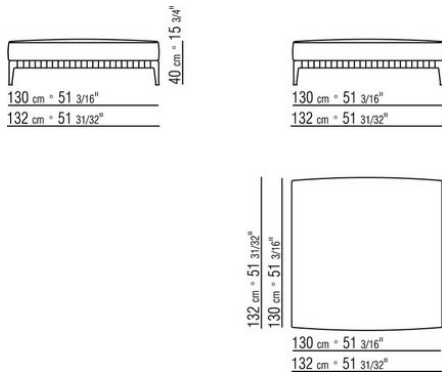

COD. 028717 END UNIT L / FINISH PLUS

COD. 028723 LONG CORNER FINISH PLUS

COD. 028727 LONG CORNER FINISH PLUS

COD. 028743 END UNIT L W/ARMREST FINISH PLUS

COD. 028747 END UNIT L W/ARMREST FINISH PLUS

COD. 028751 OTTOMAN FINISH PLUS