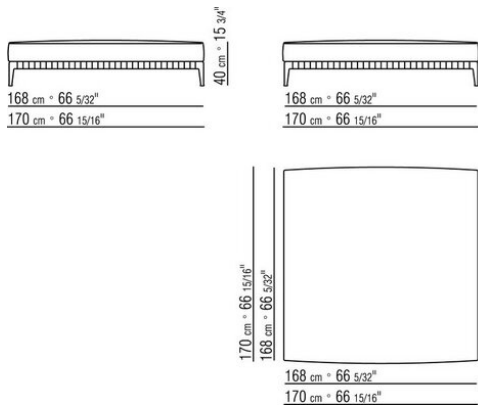

COD. 0287A5 SOFA

COD. 028753 OTTOMAN FINISH PLUS