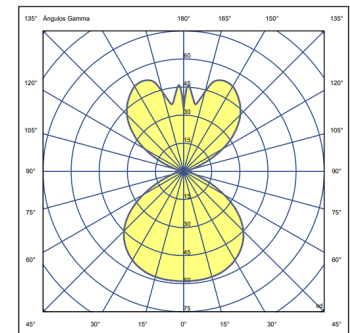

Photometric Data

All of our products come with a five-year warranty. Check our legal terms at www.vibia.com/warranty

Vibia Lighting, S.L.U.

Office / Oficina
Progrés 4-6. 08850 Gavà. Barcelona, Spain.

International T +34 934 796 971
Spain / Portugal T +34 934 796 970

customer.service@vibia.com
vibia.com