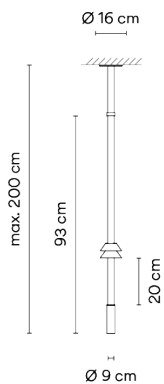

Flamingo mini

VIBIA

1580

Design By Antoni Arola

The hanging Flamingo Mini lamp features a silhouette of minimal dimensions offering a volumetric lighting and focal point towards a single point of light.

Model Sheet

Optional: Extra cable length
Min. quantity, upcharge and extra lead time apply [EN]

Finish	11 Black NCS S 8500-N
LED temperature color	2700 K
Dimming	Casambi / DALI / Push; 1-10V
Installation type	Built-in XS / Surface Canopy

Materials Body: Aluminum
Shade: PMMA
Diffuser: PC- Polycarbonate

Light source 2 x LED 3W 175mA

LED CRI>90 726 lm 124
2700 K

Driver 350 50~60 Hz HZ

IP20 Bi-volt 50-60Hz

Application Hanging lamps

Packaging 2 Box
1.25 m x 0.068 m x 0.068 m
Gross weight 4
Net weight 3
Vol. 0.0111