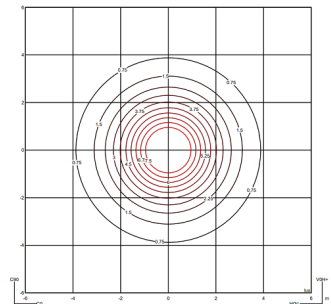

Photometric Data

All of our products come with a five-year warranty. Check our legal terms at www.vibia.com/warranty

Vibia Lighting, S.L.U.

Office / Oficina
Progrés 4-6. 08850 Gavà. Barcelona, Spain.

International T +34 934 796 971
Spain / Portugal T +34 934 796 970

customer.service@vibia.com
vibia.com