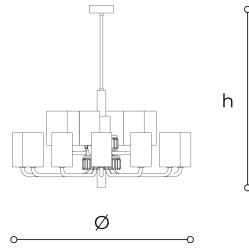

735/12+6

Ego

ROBERTA VITADELLO

STEFANO TRAVERSO

Opera

Collection of suspension and wall lamps with light gold or nickel metal finish, clear glass arms, fabric shades and crystal pendants.

WORLDWIDE

Dimensions	Light Source	Kg	Dimming	Dimming on request
Ø 104 - h 106	18x6w - E14 led	20	TRIAC	CASAMBI

NORTH AMERICA

Dimensions	Light Source	Lb	Dimming	Dimming on request
Ø 41 - h 42	18x6w - E12 led	44	TRIAC	

CODE	Structure METAL	Lampshade FABRIC	Pendants CRYSTAL
00735180 003	OC Light gold	SAND	TRANSPARENT
00735180 004	NK Shiny nickel	SAND	

Note

Technical drawing, dimensions and light sources refer to the main photo variant.

Dimming on request could lead to an increase in the size of the canopy.

For available color variants, consult the technical data sheet.