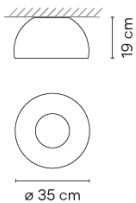

Model Sheet

Finish	58 Cream RAL 7044
	93 White RAL 9016
	18 Graphite ADAPTA RF 9913 WX
LED temperature color	2700 K / 3500 K
Dimming	DALI-2 / Push; 1-10V / Casambi
Installation type	Surface Canopy

Materials	Shade: Wood
Light source	1 x LED PLATE 12W 350mA G
LED	CR>90 1100 lm 91.66 2700 K / 3500 K
Driver	Constant Current 350 110~240 V V 50~60 Hz HZ

Application	Ceiling Lamps
Packaging	1 Box 0.436 m x 0.436 m x 0.348 m Gross weight 6 Net weight 4 Vol. 0.0661

Lighting effect

General lighting

Lamp for general lighting that equally distributes the light in all directions.