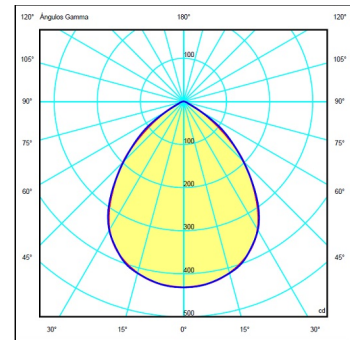

Photometric Data

Other Applications

All of our products come with a five-year warranty. Check our legal terms at www.vibia.com/warranty

Vibia Lighting, S.L.U.

Office / Oficina
Progrés 4-6. 08850 Gavà. Barcelona, Spain.

International T +34 934 796 971
Spain / Portugal T +34 934 796 970

customer.service@vibia.com
vibia.com