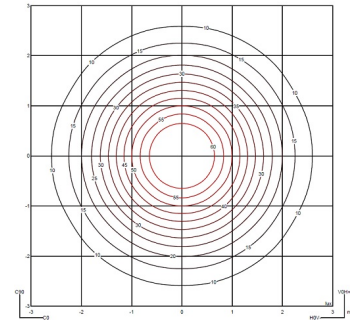

Photometric Data

Other Applications

All of our products come with a five-year warranty. Check our legal terms at www.vibia.com/warranty

Vibia Lighting, S.L.U.

Office / Oficina
Progrés 4-6. 08850 Gavà. Barcelona, Spain.

International T +34 934 796 971
Spain / Portugal T +34 934 796 970

customer.service@vibia.com
vibia.com