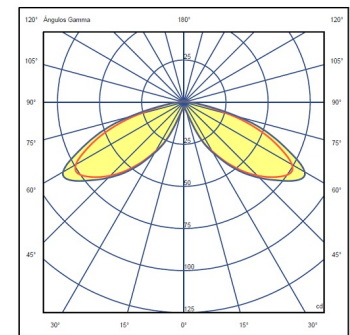

Materials Body: Aluminum
Diffuser: PC- Polycarbonate

Light source 1 x LED STRIP 12,8W 300mA

LED CRI>90 1294 lm 106,37
2700 K

Driver Constant Current 300 100~277
V V 50~60 Hz HZ

Application Outdoor lamps

Packaging 1 Box
0.13 m x 0.2 m x 0.24 m
Gross weight 1.9
Net weight 1.5
Vol. 0.0062

Lighting effect

Ground lighting

Reduced-height outdoor lamp to shade light on the ground.

Photometric Data

Efficiency	22.56 lm/W
Coordinate System	CG
Total Flux	269.58 lm
Maximum Value	83.73 cd

Other Applications