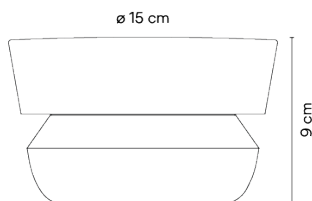

Dots outdoor

VIBIA

4702

Design By Martín Azúa

Dots is an outdoor beacon easily integrated in any garden or patio thanks to its finishes in natural tones. It can be installed individually or in clusters, and radiates a gentle circle of ambient light at 360°, like a bright crown.

Model Sheet

Finish	25 Beige D1 NCS S 4005-Y50R
	22 Graphite Black NCS S 8000-N
	53 Green M1 NCS S 6005-G80Y

LED temperature color 2700 K

Dimming Casambi / DALI

Installation type Remote basic / Wall mount

Materials Body: Aluminum
Diffuser: PC- Polycarbonate

Light source 1 x LED STRIP 12,8W 300mA

LED CRI>90 1294 lm 106,37
2700 K

Driver Constant Current 300 100~277
V V 50~60 Hz HZ

Application Outdoor lamps

Packaging 1 Box
0.13 m x 0.2 m x 0.24 m
Gross weight 1.9
Net weight 1.5
Vol. 0.0062

Lighting effect

Ground lighting

Reduced-height outdoor lamp to shade light on the ground.