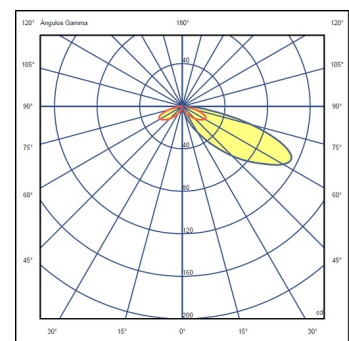

Light source 1 x LED STRIP 7,8W 350mA

LED CRI>90 750.2 lm 96,18
2700 K

Driver Constant Current 350 100~277
V V 50~60 Hz HZ

LED IP65 Multi-volt

50-60Hz

Application Outdoor lamps

Packaging 1 Box
0.18 m x 0.27 m x 0.3 m
Gross weight 3.4
Net weight 2.7
Vol. 0.0145

Lighting effect

Ground lighting

Reduced-height outdoor lamp to shade light on the ground.

Photometric Data

Efficiency	18.38 lm/W
Coordinate System	CG
Total Flux	144.56 lm
Maximum Value	113.17 cd

Other Applications