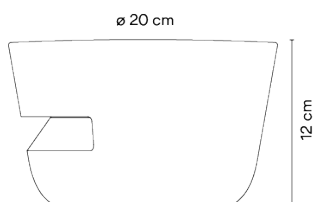

Dots outdoor

VIBIA

4695

Design By Martín Azúa

Dots Outdoor beacon. Minimalist and compact, Dots Outdoor is integrated in outdoor spaces thanks to its natural tones. It can be installed individually or in clusters, and radiates a gentle circle of ambient directed light.

Model Sheet

Finish	22 Graphite Black NCS S 8000-N
	25 Beige D1 NCS S 4005-Y50R
	53 Green M1 NCS S 6005-G80Y

LED temperature color 2700 K

Dimming DALI / Casambi

Installation type Remote basic

Materials Body: Aluminum
Diffuser: PC- Polycarbonate
LED support: Aluminum

Light source 1 x LED STRIP 7,8W 350mA

LED CRI>90 750.2 lm 96,18
2700 K

Driver Constant Current 350 100~277
V V 50~60 Hz HZ

LED IP65 Multi-volt

50-60Hz

Application Outdoor lamps

Packaging 1 Box
0.18 m x 0.27 m x 0.3 m
Gross weight 3.4
Net weight 2.7
Vol. 0.0145

Lighting effect

Ground lighting

Reduced-height outdoor lamp to shade light on the ground.