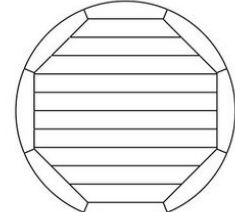

COD. 02A2M3