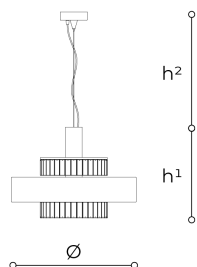

734/60-M

Crono

ROBERTA VITADELLO

STEFANO TRAVERSO

Opera

Collection of suspension, floor and wall lamps with satin gold or chrome metal structure, lampshade with gold or chrome metal and etched glass pendants.

WORLDWIDE

Dimensions	Light Source	Kg	Dimming	Dimming on request
Ø 60 - h ¹ 44 - h ² 10-100	6x6w - E14 led	8	TRIAC	CASAMBI

NORTH AMERICA

Dimensions	Light Source	Lb	Dimming	Dimming on request
Ø 24 - h ¹ 17 - h ² 4-39	6x6w - E12 led	18	TRIAC	

CODE	Body METAL	Pendants GLASS	Lampshade METAL
0073406M 001	OS Satin gold	ACIDATE	O Shiny gold
0073406M 002	C Chrome	ACIDATE	C Chrome

Note

Technical drawing, dimensions and light sources refer to the main photo variant.