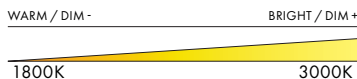

VISIT A-N-D.COM FOR 3D MODELS INCLUDING REVIT/IES.

DESCRIPTION

The Column conveys order, symmetry and magnificence. With a commutable quality, the luminaire is able to grow and increase its commanding presence in a room to affirm its powerful structure.

TYPE

Table

DIMENSIONS (PER 1 UNIT)

- Luminaire:
 $\varnothing 17.5 \times 29.5\text{cm} / \varnothing 7" \times 11.5"$
 Weight: 3.6kg / 7.9lbs

TECHNICAL INFORMATION

- Input Voltage:
110-120V, 220-240V
- Lamping:
12W 24V DC LED (PER UNIT)
CRI 90+, 50,000 hours
- Controls:
Hand dimmer switch included

DIM TO WARM

MATERIALS

- Glass
- Aluminum
- Steel

FINISHES

CERTIFICATIONS

* APPLICATION: DRY INDOOR LOCATION ONLY

SERIES	SIZE	UNIT	TYPE	FINISH	VOLTAGE IN
COL	175	<input type="checkbox"/> 1	T	<input type="checkbox"/> CBN (CARBON)	<input type="checkbox"/> 120
		<input type="checkbox"/> 2		<input type="checkbox"/> IVO (IVORY)	<input type="checkbox"/> 230
				<input type="checkbox"/> AMB (AMBER)	