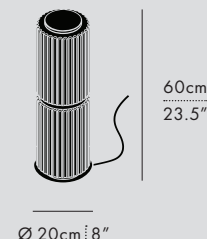

COLUMN 175 - T

TABLE / DESIGNER: LUKAS PEET / 2023

A-N-D

MANUFACTURED IN CANADA

A-N-D.COM

COL-175-1-T

COL-175-2-T

COL-175-2-T-IVO-120

VISIT A-N-D.COM FOR 3D MODELS INCLUDING REVIT/IES.

DESCRIPTION

The Column conveys order, symmetry and magnificence. With a commutable quality, the luminaire is able to grow and increase its commanding presence in a room to affirm its powerful structure.

TYPE

Table

DIMENSIONS (PER 1 UNIT)

- Luminaire:
 $\varnothing 17.5 \times 29.5\text{cm} / \varnothing 7" \times 11.5"$
 Weight: 3.6kg / 7.9lbs

TECHNICAL INFORMATION

- Input Voltage:
110-120V, 220-240V
- Lamping:
12W 24V DC LED (PER UNIT)
CRI 90+, 50,000 hours
- Controls:
Hand dimmer switch included

DIM TO WARM

MATERIALS

- Glass
- Aluminum
- Steel

FINISHES

CERTIFICATIONS

* APPLICATION: DRY INDOOR LOCATION ONLY

SERIES	SIZE	UNIT	TYPE	FINISH	VOLTAGE IN
COL	175	<input type="checkbox"/> 1	T	<input type="checkbox"/> CBN (CARBON)	<input type="checkbox"/> 120
		<input type="checkbox"/> 2		<input type="checkbox"/> IVO (IVORY)	<input type="checkbox"/> 230
				<input type="checkbox"/> AMB (AMBER)	