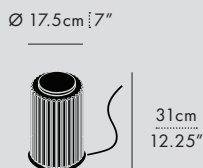

COL-175-2-T