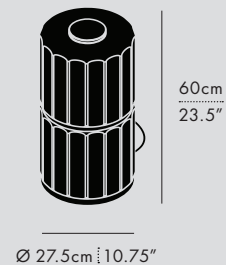

COLUMN 300 – T

TABLE / DESIGNER: LUKAS PEET / 2023

COL-300-1-T

COL-300-2-T

COL-300-2-T-IVO-120

VISIT A-N-D.COM FOR 3D MODELS INCLUDING REVIT/IES.

DESCRIPTION

The Column conveys order, symmetry and magnificence. With a commutable quality, the luminaire is able to grow and increase its commanding presence in a room to affirm its powerful structure.

TYPE

Table

DIMENSIONS (PER 1 UNIT)

- Luminaire:
 Ø 27.5 x 29.5cm / Ø 10.75" x 11.5"
 Weight: 5.3kg / 11.7lbs

TECHNICAL INFORMATION

- Input Voltage:
 110–120V, 220–240V
- Lamping:
 12W 24V DC LED (PER UNIT)
 CRI 90+, 50,000 hours
- Controls:
 Hand dimmer switch included