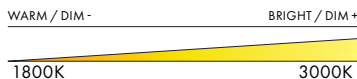

COLUMN 300 – T

TABLE / DESIGNER: LUKAS PEET / 2023

COL-300-1-T

COL-300-2-T

COL-300-2-T-IVO-120

VISIT A-N-D.COM FOR 3D MODELS INCLUDING REVIT/IES.

DESCRIPTION

The Column conveys order, symmetry and magnificence. With a commutable quality, the luminaire is able to grow and increase its commanding presence in a room to affirm its powerful structure.

TYPE

Table

DIMENSIONS (PER 1 UNIT)

- Luminaire:
 Ø 27.5 x 29.5cm / Ø 10.75" x 11.5"
 Weight: 5.3kg / 11.7lbs

TECHNICAL INFORMATION

- Input Voltage:
 110–120V, 220–240V
- Lamping:
 12W 24V DC LED (PER UNIT)
 CRI 90+, 50,000 hours
- Controls:
 Hand dimmer switch included

DIM TO WARM

MATERIALS

- Glass
- Aluminum
- Steel

FINISHES

CERTIFICATIONS

* APPLICATION: DRY INDOOR LOCATION ONLY

SERIES	SIZE	UNIT	TYPE	FINISH	VOLTAGE IN
COL	300	<input type="checkbox"/> 1	T	<input type="checkbox"/> CBN (CARBON)	<input type="checkbox"/> 120
		<input type="checkbox"/> 2		<input type="checkbox"/> IVO (IVORY)	<input type="checkbox"/> 230
				<input type="checkbox"/> AMB (AMBER)	