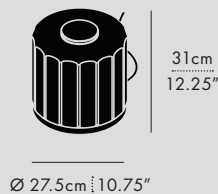

COLUMN 300 – T

TABLE / DESIGNER: LUKAS PEET / 2023

COL-300-1-T

COL-300-2-T

COL-300-2-T-IVO-120

VISIT A-N-D.COM FOR 3D MODELS INCLUDING REVIT/IES.

DESCRIPTION

The Column conveys order, symmetry and magnificence. With a commutable quality, the luminaire is able to grow and increase its commanding presence in a room to affirm its powerful structure.

TYPE

Table

DIMENSIONS (PER 1 UNIT)

- Luminaire:
 Ø 27.5 x 29.5cm / Ø 10.75" x 11.5"
 Weight: 5.3kg / 11.7lbs

TECHNICAL INFORMATION

- Input Voltage:
 110–120V, 220–240V
- Lamping:
 12W 24V DC LED (PER UNIT)
 CRI 90+, 50,000 hours
- Controls:
 Hand dimmer switch included