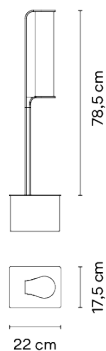

2800

Design By Sebastian Herkner

Class is an outdoor beacon lamp in which matter and light come together in a single body. The rigid stem rises elegant, while the light passes softly through a glass cylinder of translucent fluted glass.

Model Sheet

Finish 11 Black
NCS S 8500-N

LED temperature color 2700 K

Dimming DALI / Casambi / Push

Installation type Remote basic / Built-in

Materials Body: Aluminum
Shade: Borosilicate

Light source 1 x LED STRIP 3,5W 150mA

LED CRI>90 495 lm 141
2700 K

Driver Constant Current 150 200~240
V V 50~60 Hz HZ

Dimmable LED IP65

50-60Hz 200-240V PUSH

Application Outdoor lamps

Packaging 2 Box
1.18 m x 0.35 m x 0.37 m
Gross weight 23.2
Net weight 19.2
Vol. 0.1846

Lighting effect

Photometric Data

Efficiency 94.86 lm/W
Coordinate System CG
Total Flux 332.01 lm
Maximum Value 42.99 cd

Other Applications

All of our products come with a five-year warranty. Check our legal terms at www.vibia.com/warranty