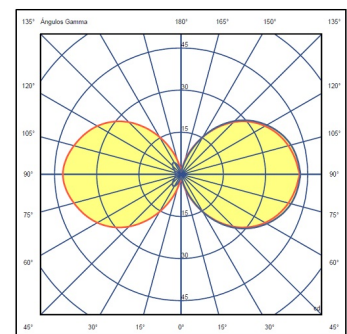

LED CRI>90 495 lm 141
2700 K

Driver Constant Current 150 200~240
V V 50~60 Hz HZ

Dimmable LED IP65

50-60Hz 200-240V PUSH

Application Outdoor lamps

Packaging 2 Box
1.18 m x 0.35 m x 0.37 m
Gross weight 23.2
Net weight 19.2
Vol. 0.1846

Lighting effect

Photometric Data

Efficiency 94.86 lm/W
Coordinate System CG
Total Flux 332.01 lm
Maximum Value 42.99 cd

Other Applications

All of our products come with a five-year warranty. Check our legal terms at www.vibia.com/warranty