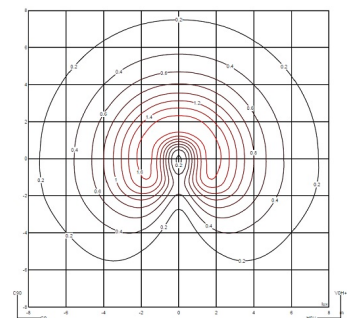

2800

Design By Sebastian Herkner

Class is an outdoor beacon lamp in which matter and light come together in a single body. The rigid stem rises elegant, while the light passes softly through a glass cylinder of translucent fluted glass.

LED CRI>90 495 lm 141
2700 K

Driver Constant Current 150 200~240
V V 50~60 Hz HZ

Dimmable LED IP65

50-60Hz 200-240V PUSH

Application Outdoor lamps

Packaging 2 Box
1.18 m x 0.35 m x 0.37 m
Gross weight 23.2
Net weight 19.2
Vol. 0.1846

Lighting effect

Photometric Data

Efficiency 94.86 lm/W
Coordinate System CG
Total Flux 332.01 lm
Maximum Value 42.99 cd

Other Applications

All of our products come with a five-year warranty. Check our legal terms at www.vibia.com/warranty