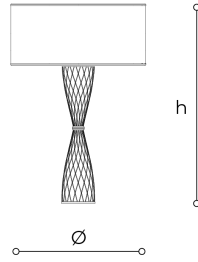

2400/LG Cheers

STEFANO TRAVERSO

Opera

Table lamp in glass with chrome and gold metal finish.

WORLDWIDE

Dimensions	Light Source	Kg	Dimming	Dimming on request
Ø 44 - h 70	1x14w - E27 led	3.5	TRIAC	

NORTH AMERICA

Dimensions	Light Source	Lb	Dimming	Dimming on request
Ø 17 - h 28	1x14w - E26 led	8	TRIAC	

CODE	Structure METAL	Body GLASS	Lampshade FABRIC
02400LG0 005	C Chrome	OCTANIO	NAVY BLUE PONGE'
02400LG0 006	O Shiny gold	AMBER	HAZELNUT PONGE'
02400LG0 008	O Shiny gold	AMBER	NAVY BLUE PONGE'
02400LG0 007	C Chrome	OCTANIO	HAZELNUT PONGE'

Note

Technical drawing, dimensions and light sources refer to the main photo variant.

Dimming on request could lead to an increase in the size of the canopy.

For available color variants, consult the technical data sheet.