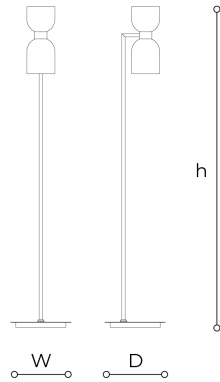

4026/P Caterina

THDP

Incanto

Collection of wall, table and floor lamps in metal with brushed gold finish with white and green or white and agatha glass diffusers.

WORLDWIDE

Dimensions	Light Source	Kg	Dimming	Dimming on request
W 30 - h 160 - D 30	6,4w - 740 lumen - CRI>80 - 3000K 2700K color temperature on request	12	TRIAC	

NORTH AMERICA

Dimensions	Light Source	Lb	Dimming	Dimming on request
W 12 - h 63 - D 12	6,4w - 740 lumen - CRI>80 - 3000K 2700K color temperature on request	26		

CODE	Structure METAL	Diffuser GLASS
04026010 001	OSP Brushed gold	<input type="radio"/> WHITE <input checked="" type="radio"/> OLIVE GREEN

Note

Technical drawing, dimensions and light sources refer to the main photo variant.

Dimming on request could lead to an increase in the size of the canopy.

For available color variants, consult the technical data sheet.