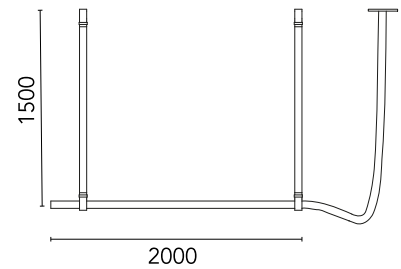

This iconic profile for suspended installation features refined leather or fabric surfaces developed specifically for Flos. Belt is pure flexibility, a sinuous line that creates a balance between the softness of leather or fabric and the rigidity of aluminium. The soft part is represented by the connection to the electrical network, while the rigid parts correspond to the light source, the long lines of light. The fixture is equipped with integrated direct and indirect lighting and each light source can be controlled individually via remote control. The product is installed with the use of leather or fabric straps to hang the lighting profile, sliding the straps through dedicated metal clasps that act as hooks on the ceiling. Each strap may be regulated to match the shape of the environment. A special microconnector integrated into the terminal of the lighting profile allows for electrical connection through a simple snap. The electrical connection is hidden within the leather or fabric straps, which supports the composition. Profiles available in leather (black, natural leather and green finishes) and fabric (grey olive and copper brown finishes). Electrical system powered at 48V dimmable with CASAMBI controller integrated inside the fixture. To manage the system it is necessary to download the FLOS Control® powered by Casambi app (available on Apple Store and Google Play).