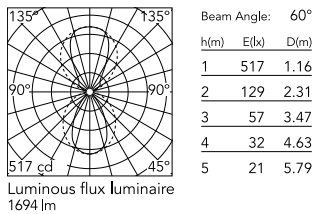

Main specifications

Mounting	Suspension
Environments	Indoor dry location
Light Source Type	LED
LED type	Top LED
Lamp category	LED
Lamp holders	LED Module
Iicos	LED
Number of heads	1
Power (W)	55.5
System power (W)	55.5
System flux (lm)	1700

Physical

Colour	Green Leather
Trim	No
Field cuttable	No
Orientation	Fixed
Recessed depth (mm)	45
Length (mm)	2000
Cord length (mm)	2.5m
Net weight (kg)	6.5
IP internal	20
H2O stop	No

IP
20

Schematic light drawing