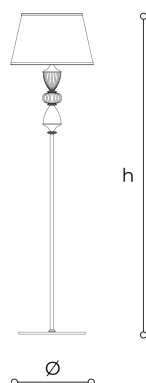

8162/P Amelie

ROBERTA VITADELLO

STEFANO TRAVERSO

Opera

Collection of suspension, table and floor lamps in teak crystal, metal with nickel and white metal finish structure and fabric shades.

WORLDWIDE

Dimensions	Light Source	Kg	Dimming	Dimming on request
Ø 45 - h 175	1x14w - E27 led	13	TRIAC	

NORTH AMERICA

Dimensions	Light Source	Lb	Dimming	Dimming on request
Ø 18 - h 69	1x14w - E26 led	29	TRIAC	

CODE	Structure METAL	Lampshade FABRIC	Detail CRYSTAL
08162010 001	<ul style="list-style-type: none"> ON Gold nickel NK Shiny nickel B White 	TORTORA	TRANSPARENT

Note

Technical drawing, dimensions and light sources refer to the main photo variant.

Dimming on request could lead to an increase in the size of the canopy.

For available color variants, consult the technical data sheet.