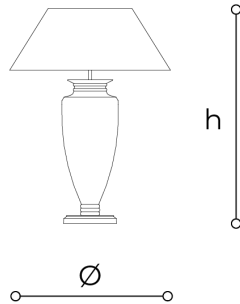

8310/LT Ambrosia

ITALAMP STUDIO

Opera

Table lamp in blown glass with metal base in nickel finish. Black fabric shade.

WORLDWIDE

Dimensions	Light Source	Kg	Dimming	Dimming on request
Ø 65 - h 87	1x14w - E27 led	8	TRIAC	

NORTH AMERICA

Dimensions	Light Source	Lb	Dimming	Dimming on request
Ø 26 - h 34	1x14w - E26 led	18	TRIAC	

CODE	Structure METAL	Body GLASS	Lampshade FABRIC
08310LG0 001	NK Shiny nickel	TRANSPARENT	BLACK PONGE'

Note

Technical drawing, dimensions and light sources refer to the main photo variant.

Dimming on request could lead to an increase in the size of the canopy.

For available color variants, consult the technical data sheet.