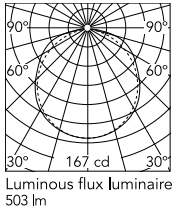

Physical

Colour	Lilac Metallized
Length (mm)	2423
Cord length (mm)	2300
Net weight (kg)	15.58
Package volume (m3)	0.31
IP internal	20

Download

[Mounting instructions](#)  PDF

Photometric Files

[LDT / IES](#)  LDT

Technical Drawings

[2D](#)  ZIP

[3D](#)  ZIP

[Bim](#)  ZIP

Schematic light drawing

Photometric

Lighting type	Direct
Light distribution	Symmetric
CCT (K)	2700
CRI>	95

Electrical