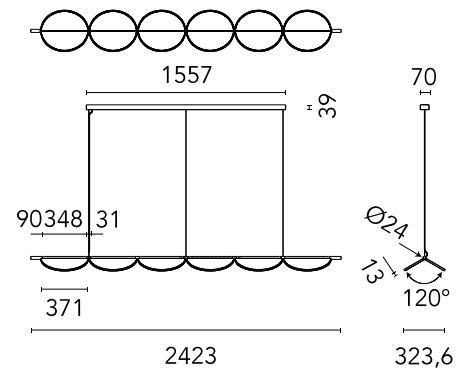

FLOS

F0423042 Lilac Metallized

Almendra Linear Suspension 6 NEW

Designed by Patricia Urquiola, 2022

90W - 3018lm - 2700K - CRI> 95

Suspension lamp with diffused light emission available in linear and organic compositions. Tubular structure made of aluminium and CNC aluminium terminals with matte or metallized finish. Edge Lighting technology integrated. Light units can be turned by steps of 60° within the structure in order to change the direction of the light emitted. Metal rosette with matte white finish. The integrated electronics in the ceiling rose allow the use of different dimming systems: 1-10V, DALI, push-dim or potentiometer. Useful length of the cable 3 mt. The product has been designed according to the ISCC standards and it is assembled with total absence of glued components so that it can be completely separated for future recyclability.

Are you a professional and your project needs consulting and support?

[BOOK AN APPOINTMENT](#)

Main specifications

EAN	8059607048481
Mounting	Suspension
Environments	Indoor dry location
Light Source Type	LED
LED type	Edge Lighting
Power (W)	90
System flux (lm)	3018

Physical

Colour	Lilac Metallized
Length (mm)	2423
Cord length (mm)	2300
Net weight (kg)	15.58
Package volume (m3)	0.31
IP internal	20

Download

[Mounting instructions](#)  PDF

Photometric Files

[LDT / IES](#)  LDT

Technical Drawings

[2D](#)  ZIP

[3D](#)  ZIP

[Bim](#)  ZIP

Schematic light drawing

Photometric

Lighting type	Direct
Light distribution	Symmetric
CCT (K)	2700
CRI>	95

Electrical