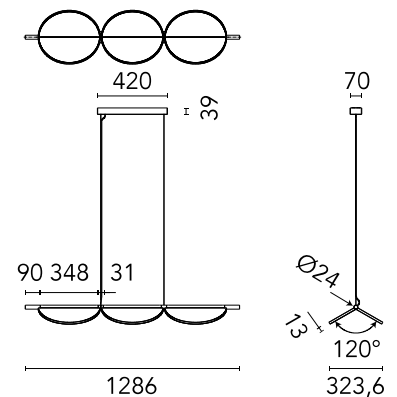

Almendra Linear Suspension 3 NEW

Designed by Patricia Urquiola, 2022

45W - 1509lm - 2700K - CRI> 95

Suspension lamp with diffused light emission available in linear and organic compositions. Tubular structure made of aluminium and CNC aluminium terminals with matte or metallized finish. Edge Lighting technology integrated. Light units can be turned by steps of 60° within the structure in order to change the direction of the light emitted. Metal rosette with matte white finish. The integrated electronics in the ceiling rose allow the use of different dimming systems: 1-10V, DALI, push-dim or potentiometer. Useful length of the cable 3 mt. The product has been designed according to the ISCC standards and it is assembled with total absence of glued components so that it can be completely separated for future recyclability.

Are you a professional and your project needs consulting and support?

BOOK AN APPOINTMENT

Main specifications

EAN	8059607048306
Mounting	Suspension
Environments	Indoor dry location
Light Source Type	LED
LED type	Edge Lighting
Power (W)	45
System flux (lm)	1509

Physical

Colour	Lilac Metallized
Length (mm)	1286
Cord length (mm)	2800
Net weight (kg)	7.14
Package volume (m3)	0.15
IP internal	20

Download

Mounting instructions [↓ PDF](#)

Photometric Files

LDT / IES [↓ LDT](#)

Technical Drawings

2D [↓ ZIP](#)

3D [↓ ZIP](#)

[🔒 Bim](#) [↓ ZIP](#)

Schematic light drawing

Photometric

Lighting type	Direct
Light distribution	Symmetric
CCT (K)	2700
CRI>	95

Electrical