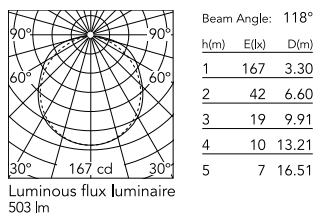

Physical

Colour	Lilac Metallized
Length (mm)	1286
Cord length (mm)	2800
Net weight (kg)	7.14
Package volume (m3)	0.15
IP internal	20

Download

Mounting instructions [↓ PDF](#)

Photometric Files

LDT / IES [↓ LDT](#)

Technical Drawings

2D [↓ ZIP](#)

3D [↓ ZIP](#)

[🔒 Bim](#) [↓ ZIP](#)

Schematic light drawing

Photometric

Lighting type	Direct
Light distribution	Symmetric
CCT (K)	2700
CRI>	95

Electrical