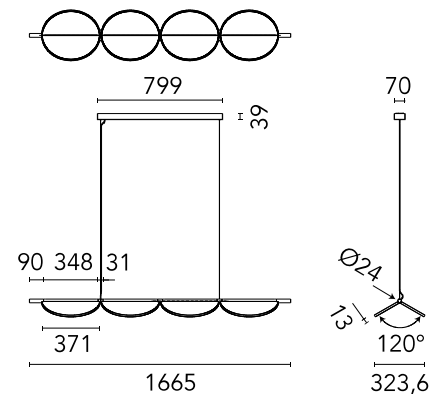

FLOS

F0392009 Off-white

Almendra Linear Suspension 4 Primer NEW

Designed by Patricia Urquiola, 2022

60W - 2340lm - 2700K - CRI> 95

Suspension lamp with diffused light emission available in linear and organic compositions. Tubular structure made of aluminium and CNC aluminium terminals with matte or metallized finish. Edge Lighting technology integrated. Light units can be turned by steps of 60° within the structure in order to change the direction of the light emitted. Metal rosette with primer finish. The integrated electronics in the ceiling rose allow the use of different dimming systems: 1-10V, DALI, push-dim or potentiometer. Useful length of the cable 3 mt. The product has been designed according to the ISCC standards and it is assembled with total absence of glued components so that it can be completely separated for future recyclability.

Are you a professional and your project needs consulting and support?

[BOOK AN APPOINTMENT](#)

Main specifications

EAN	8059607050743
Mounting	Suspension
Environments	Indoor dry location
Light Source Type	LED
LED type	Edge Lighting
Power (W)	60
System flux (lm)	2340

Physical

Colour	Off-white
Length (mm)	1665
Cord length (mm)	2600
Net weight (kg)	10.18
Package volume (m3)	0.22
IP internal	20

Download

[Mounting instructions](#)  PDF

Photometric Files

[LDT / IES](#)  LDT

Technical Drawings

[2D](#)  ZIP

[3D](#)  ZIP

[Bim](#)  ZIP

Schematic light drawing

Photometric

Lighting type	Direct
Light distribution	Symmetric
CCT (K)	2700
CRI>	95

Electrical