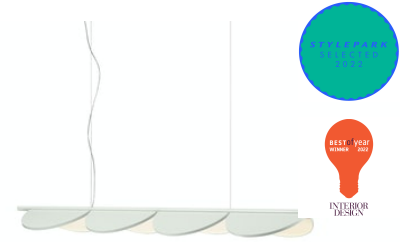

FLOS

F0392009 Off-white

Almendra Linear Suspension 4 Primer NEW

Designed by Patricia Urquiola, 2022

60W - 2340lm - 2700K - CRI> 95

Suspension lamp with diffused light emission available in linear and organic compositions. Tubular structure made of aluminium and CNC aluminium terminals with matte or metallized finish. Edge Lighting technology integrated. Light units can be turned by steps of 60° within the structure in order to change the direction of the light emitted. Metal rosette with primer finish. The integrated electronics in the ceiling rose allow the use of different dimming systems: 1-10V, DALI, push-dim or potentiometer. Useful length of the cable 3 mt. The product has been designed according to the ISCC standards and it is assembled with total absence of glued components so that it can be completely separated for future recyclability.

Are you a professional and your project needs consulting and support?

[BOOK AN APPOINTMENT](#)

Main specifications

EAN	8059607050743
Mounting	Suspension
Environments	Indoor dry location
Light Source Type	LED
LED type	Edge Lighting
Power (W)	60
System flux (lm)	2340