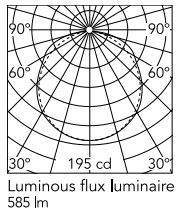

Physical

Colour	Off-white
Length (mm)	1665
Cord length (mm)	2600
Net weight (kg)	10.18
Package volume (m3)	0.22
IP internal	20

Download

[Mounting instructions](#)  PDF

Photometric Files

[LDT / IES](#)  LDT

Technical Drawings

[2D](#)  ZIP

[3D](#)  ZIP

[Bim](#)  ZIP

Schematic light drawing

Photometric

Lighting type	Direct
Light distribution	Symmetric
CCT (K)	2700
CRI>	95

Electrical