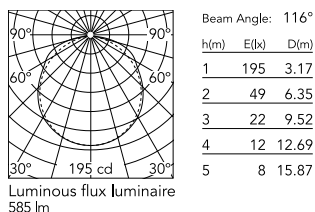

Schematic light drawing

Photometric

Lighting type	Direct
Light distribution	Symmetric
CCT (K)	2700
CRI>	95

Electrical

Insulation class	I
Frequency (Hz)	50/60
Main voltage (Vac)	220-240
LED voltage Vf (Vdc)	null
Driver	Integrated
Dimmable	Yes
Dimming type	Dimmable 0-10V, Dimmable Push, Dimmable 1-10V, Dimmable DALI 1
Dimming interface	Remote Dimmable (Dimmer Not Included)
Batteries inside	No

Ecodesign and Energy Labelling

This product contains a light source of energy efficiency class E

Non-replaceable light source

Replaceable control gear by a professional