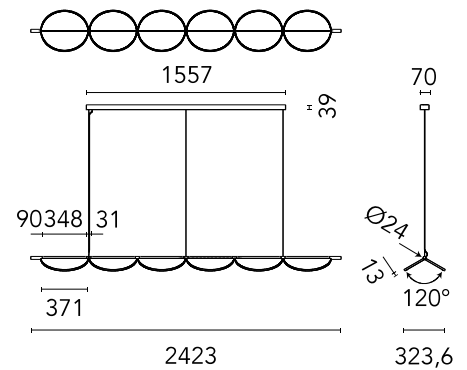

FLOS

F0423009 Off-white

Almendra Linear Suspension 6 NEW

Designed by Patricia Urquiola, 2022

90W - 3510lm - 2700K - CRI > 95

Suspension lamp with diffused light emission available in linear and organic compositions. Tubular structure made of aluminium and CNC aluminium terminals with matte or metallized finish. Edge Lighting technology integrated. Light units can be turned by steps of 60° within the structure in order to change the direction of the light emitted. Metal rosette with matte white finish. The integrated electronics in the ceiling rose allow the use of different dimming systems: 1-10V, DALI, push-dim or potentiometer. Useful length of the cable 3 mt. The product has been designed according to the ISCC standards and it is assembled with total absence of glued components so that it can be completely separated for future recyclability.

Are you a professional and your project needs consulting and support?

[BOOK AN APPOINTMENT](#)

Main specifications

EAN	8059607048436
Mounting	Suspension
Environments	Indoor dry location
Light Source Type	LED
LED type	Edge Lighting
Power (W)	90
System flux (lm)	3510

Physical

Colour	Off-white
Length (mm)	2423
Cord length (mm)	2300
Net weight (kg)	15.58
Package volume (m3)	0.31
IP internal	20

Download

[Mounting instructions](#) PDF

Photometric Files

[LDT / IES](#) LDT

Technical Drawings