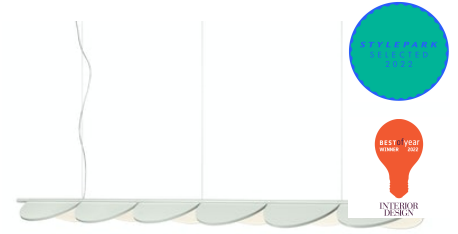

FLOS

F0423009 Off-white

Almendra Linear Suspension 6 NEW

Designed by Patricia Urquiola, 2022

90W - 3510lm - 2700K - CRI > 95

Suspension lamp with diffused light emission available in linear and organic compositions. Tubular structure made of aluminium and CNC aluminium terminals with matte or metallized finish. Edge Lighting technology integrated. Light units can be turned by steps of 60° within the structure in order to change the direction of the light emitted. Metal rosette with matte white finish. The integrated electronics in the ceiling rose allow the use of different dimming systems: 1-10V, DALI, push-dim or potentiometer. Useful length of the cable 3 mt. The product has been designed according to the ISCC standards and it is assembled with total absence of glued components so that it can be completely separated for future recyclability.

Are you a professional and your project needs consulting and support?

[BOOK AN APPOINTMENT](#)

Main specifications

EAN	8059607048436
Mounting	Suspension
Environments	Indoor dry location
Light Source Type	LED
LED type	Edge Lighting
Power (W)	90
System flux (lm)	3510