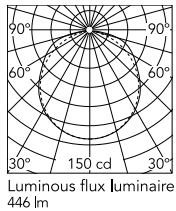

Physical

Colour	Bay Blue Metallized
Length (mm)	1286
Cord length (mm)	2800
Net weight (kg)	7.14
Package volume (m3)	0.15
IP internal	20

Download

Mounting instructions [↓ PDF](#)

Photometric Files

LDT / IES [↓ LDT](#)

Technical Drawings

2D [↓ ZIP](#)

3D [↓ ZIP](#)

[🔒 Bim](#) [↓ ZIP](#)

Schematic light drawing

Photometric

Lighting type	Direct
Light distribution	Symmetric
CCT (K)	2700
CRI>	95

Electrical