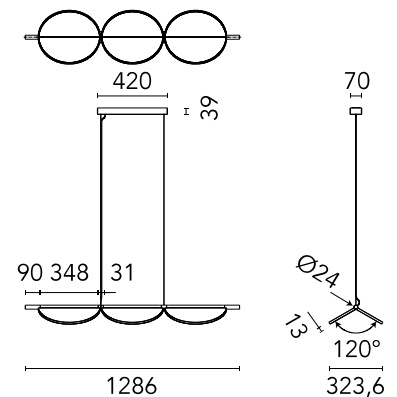

FLOS

F0391039 Bay Blue Metallized

Almendra Linear Suspension 3 Primer NEW

Designed by Patricia Urquiola, 2022

45W - 1338lm - 2700K - CRI> 95

Suspension lamp with diffused light emission available in linear and organic compositions. Tubular structure made of aluminium and CNC aluminium terminals with matte or metallized finish. Edge Lighting technology integrated. Light units can be turned by steps of 60° within the structure in order to change the direction of the light emitted. Metal rosette with primer finish. The integrated electronics in the ceiling rose allow the use of different dimming systems: 1-10V, DALI, push-dim or potentiometer. Useful length of the cable 3 mt. The product has been designed according to the ISCC standards and it is assembled with total absence of glued components so that it can be completely separated for future recyclability.

Are you a professional and your project needs consulting and support?

[BOOK AN APPOINTMENT](#)

Main specifications

EAN	8059607050729
Mounting	Suspension
Environments	Indoor dry location
Light Source Type	LED
LED type	Edge Lighting
Power (W)	45
System flux (lm)	1338

Physical

Colour	Bay Blue Metallized
Length (mm)	1286
Cord length (mm)	2800
Net weight (kg)	7.14
Package volume (m3)	0.15
IP internal	20

Download

Mounting instructions [↓ PDF](#)

Photometric Files

LDT / IES [↓ LDT](#)

Technical Drawings

2D [↓ ZIP](#)

3D [↓ ZIP](#)

[🔒 Bim](#) [↓ ZIP](#)

Schematic light drawing

Photometric

Lighting type	Direct
Light distribution	Symmetric
CCT (K)	2700
CRI>	95

Electrical